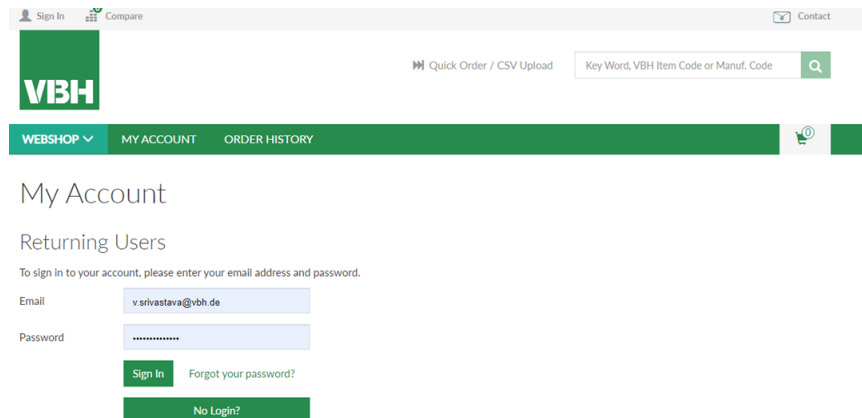

At the foot of every page you can find out all the information you need to make dealing with VBH online easy.

COMPANY	SERVICE	ACCOUNT	DOWNLOADS	GUARANTEES	LINKS
About VBH	Contact Us	Login	Catalogues	greenteQ 10 Year	VBH Website
Imprint	FAQs about VBH	My Order History	Certification	Performance & Surface	Q-secure Website
Privacy Policy	Quick User Guide	My Purchasing Area	VBH Literature	Guarantee	greenteQ Website
Terms & Conditions	Opening Hours	My Approvals Area	Product Bulletins	greenteQ Coastline 25	Videos
VBH (GB) Locations	Returns Policy	My User Profile	Profile Related Parts Lists	Year Surface Guarantee	
Careers	Virtual Tour	My Organisation	Useful Customer Forms	Q-secure Consumer Security Guarantee	

Log in using your registered email address and password. Once you have logged in, all the prices that you see are those set up for you on our system.

If you do not have login details you can click the [No Login?](#) link to bring up a contact form. Contact us and we will send you login details if you are an active or potential VBH trade Customer