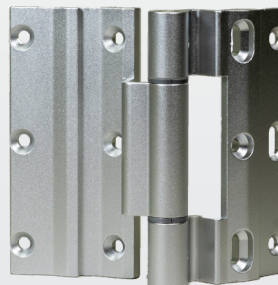

## greenteQ Sigma Aluminium Butt Hinge

### greenteQ Sigma Aluminium Butt Hinge

The Sigma Butt Hinge is a self-contained hinge for aluminium residential doors

The hinge is supplied ready to fit in one piece, as opposed to being a lift-off hinge or requiring a hinge pin to be inserted to attach the sash component.

The hinge will self-locate onto the profile without the need of a fitting jig.

Designed for use on lightweight doors weighing up to 90KG (using three hinges), Sigma Aluminium is available in four finishes of the greenteQ Suite to match or complement most popular aluminium door finishes.