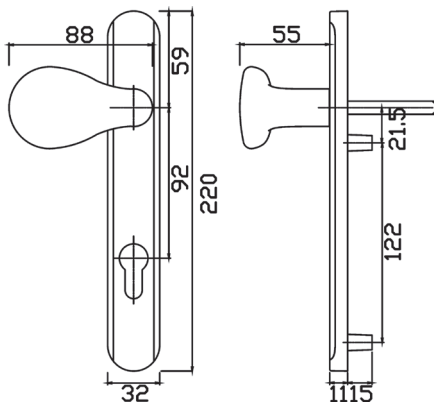

Each handle is supplied with a spindle/M6 screw pack to allow fitting to doors of all materials from 44 - 72mm thick.

Unightly gaps around the cylinder are eliminated by a 5mm flange around the cylinder cut-out.

Alpha Lever/Lever - Short Backplate

Finish	Sprung	Unsprung	Box Qty
White (RAL 9016)	2QHB0021	2QHB0001	12
Black (RAL 9005)	2QHB0024	2QHB0004	12
Anthracite Grey (RAL 7016)	2QHB0030	2QHB0010	12
Window Grey (RAL 7040)	-	2QHB0009	12
PVD Gold	2QHB0025	2QHB0005	12
Polished Chrome	2QHB0026	2QHB0006	12
Smokey Chrome	-	2QHB0008	12
Satin Chrome	2QHB0027	2QHB0007	12
Enduro Steel	-	2QHB0002	12
Antique Black	-	2QHB0003	12

Alpha Lever/Turn Pad - Short Backplate (Unsprung)

Finish	VBH Code	Box Qty
White (RAL 9016)	2QHB0041	12
Black (RAL 9005)	2QHB0044	12
PVD Gold	2QHB0045	12
Polished Chrome	2QHB0046	12
Smokey Chrome	2QHB0048	12
Satin Chrome	2QHB0047	12

Alpha Lever/Offset Turn Pad - Long Backplate (Sprung)

Finish	VBH Code	Box Qty
White (RAL 9016)	2QHB0161	12
Black (RAL 9005)	2QHB0164	12
PVD Gold	2QHB0165	12
Polished Chrome	2QHB0166	12
Smokey Chrome	2QHB0168	12
Satin Chrome	2QHB0167	12
Enduro Steel	2QHB0162	12
Antique Black	2QHB0163	12