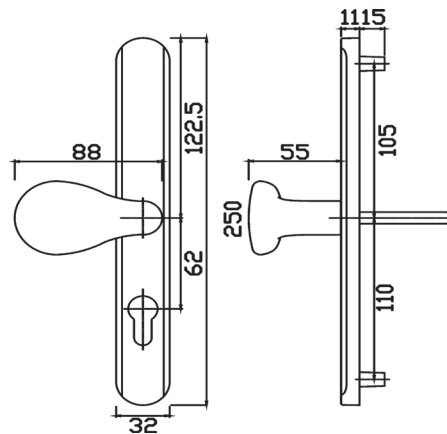

Each handle is supplied with a spindle/M6 screw pack to allow fitting to doors of all materials from 44 - 72mm thick.

Unightly gaps around the cylinder are eliminated by a 5mm flange around the cylinder cut-out.

Alpha Lever/Lever - Long Backplate

Finish	Sprung	Box Qty
White (RAL 9016)	2QHB0121	12
Black (RAL 9005)	2QHB0124	12
Anthracite Grey (RAL 7016)	2QHB0130	12
Window Grey (RAL 7040)	2QHB0129	12
PVD Gold	2QHB0125	12
Polished Chrome	2QHB0126	12
Smokey Chrome	2QHB0128	12
Satin Chrome	2QHB0127	12
Enduro Steel	2QHB0122	12
Antique Black	2QHB0123	12
F1 Silver Anodised	2QHB0727	12
F3 Gold Anodised	2QHB0725	12

Alpha Lever/Turn Pad - Short Backplate (Unsprung)

Finish	VBH Code	Box Qty
White (RAL 9016)	2QHB0041	12
Black (RAL 9005)	2QHB0044	12
PVD Gold	2QHB0045	12
Polished Chrome	2QHB0046	12
Smokey Chrome	2QHB0048	12
Satin Chrome	2QHB0047	12

Alpha Lever/Offset Turn Pad - Long Backplate (Sprung)

Finish	VBH Code	Box Qty
White (RAL 9016)	2QHB0161	12
Black (RAL 9005)	2QHB0164	12
PVD Gold	2QHB0165	12
Polished Chrome	2QHB0166	12
Smokey Chrome	2QHB0168	12
Satin Chrome	2QHB0167	12
Enduro Steel	2QHB0162	12
Antique Black	2QHB0163	12