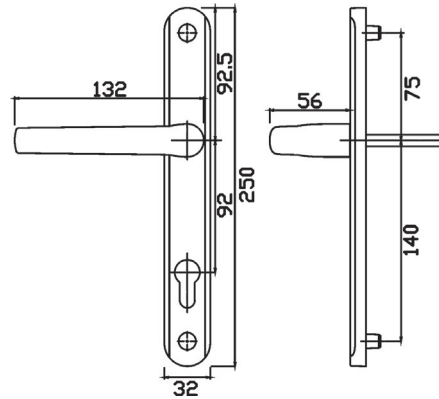

Alpha Lever/Lever - Long Backplate

Finish	Sprung	Box Qty
White (RAL 9016)	2QHB0121	12
Black (RAL 9005)	2QHB0124	12
Anthracite Grey (RAL 7016)	2QHB0130	12
Window Grey (RAL 7040)	2QHB0129	12
PVD Gold	2QHB0125	12
Polished Chrome	2QHB0126	12
Smokey Chrome	2QHB0128	12
Satin Chrome	2QHB0127	12
Enduro Steel	2QHB0122	12
Antique Black	2QHB0123	12
F1 Silver Anodised	2QHB0727	12
F3 Gold Anodised	2QHB0725	12