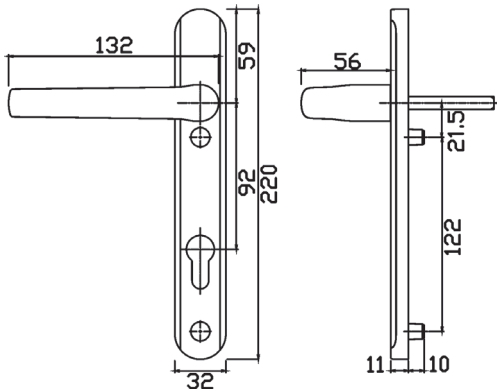

greenteQ Alpha Door Handle

Alpha Lever/Lever - Short Backplate

Finish	Sprung	Unsprung	Box Qty
White (RAL 9016)	2QHB0021	2QHB0001	12
Black (RAL 9005)	2QHB0024	2QHB0004	12
Anthracite Grey (RAL 7016)	2QHB0030	2QHB0010	12
Window Grey (RAL 7040)	-	2QHB0009	12
PVD Gold	2QHB0025	2QHB0005	12
Polished Chrome	2QHB0026	2QHB0006	12
Smokey Chrome	-	2QHB0008	12
Satin Chrome	2QHB0027	2QHB0007	12
Enduro Steel	-	2QHB0002	12
Antique Black	-	2QHB0003	12