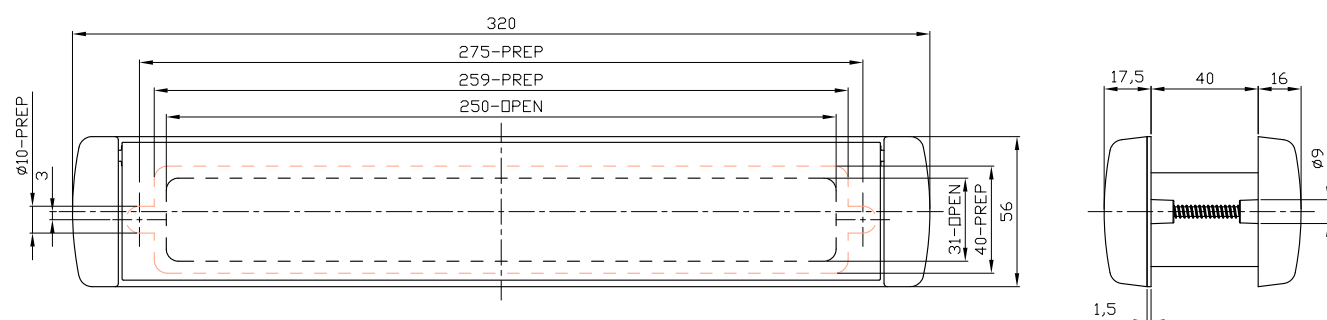

Benefits at a glance:

- Contemporary styling
- Standard and Slim versions
- 56mm Slim version is ideal for slim mid-rails/transoms
- Part of the greenteQ Suite of matching door and window furniture
- Nylon brush seal to inside and external foam seal
- Suits doors from 40 – 80mm thick
- Near 180° opening (in and out)
- Durable – tested to BS EN 13724 and BS EN 1670
- Cushioned closing action
- 326 x 79mm (Standard) and 320 x 56mm (Slim) overall size*
- 250 x 39mm (Standard) and 250 x 31mm (Slim) internal aperture*
- 20 Year greenteQ surface guarantee

Standard Drawing

Slim Drawing

Please visit www.vbhgb24.com to place orders.