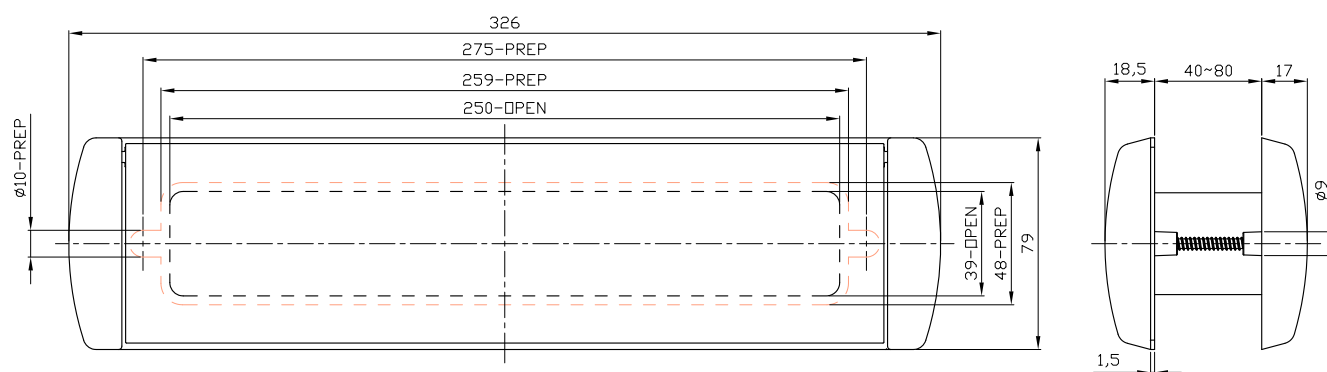

Omega Letterplate greenteQ

VBH Order Codes

Finish	Standard Code	Slim Code	Box Qty
White (RAL9016)	2QBX0061	2QBX0081	12
Enduro Steel	2QBX0062	2QBX0082	12
Antique Black	2QBX0063	2QBX0083	12
Black (RAL9005)	2QBX0064	2QBX0084	12
PVD Gold	2QBX0065	2QBX0085	12
Polished Chrome	2QBX0066	2QBX0086	12
Satin Chrome	2QBX0067	2QBX0087	12
Smokey Chrome	2QBX0068	2QBX0088	12
Anthracite Grey (RAL7016)	2QBX0069	2QBX0089	12

Standard Drawing