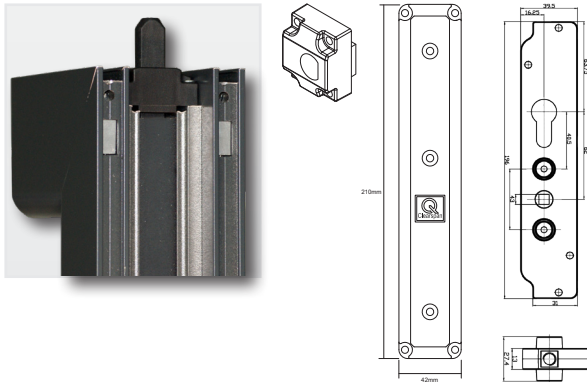

Bi-Fold Door Hardware

greenteQ Clearspan PAS24 Hardware

for Smart Systems Visofold1000

Intermediate Lock

Intermediate Lock

- Security locking system for intermediate meeting points
- Robust gearbox is covered by attractive black Q-branded cover
- Shootbolt ends are pre-assembled onto strong 8mm threaded rod
- Shootbolt end is tapered for smooth lead-in
- 24mm bolt throw

We supply the Intermediate Lock System in kits and bulk quantities. By ordering using the codes below you will receive either 5 sets individually packed in kits, or enough components to gear 25 sashes.

Description	VBH Code	Unit Qty
Individual Kit x 5	4QBF1027S	5 Kits
Bulk Packed Sets x 25	4QBF1028S	25 Sets

One set comprises 1 x gearbox, 1 x gearbox cover, 2 end guides and 2 shootbolt rods