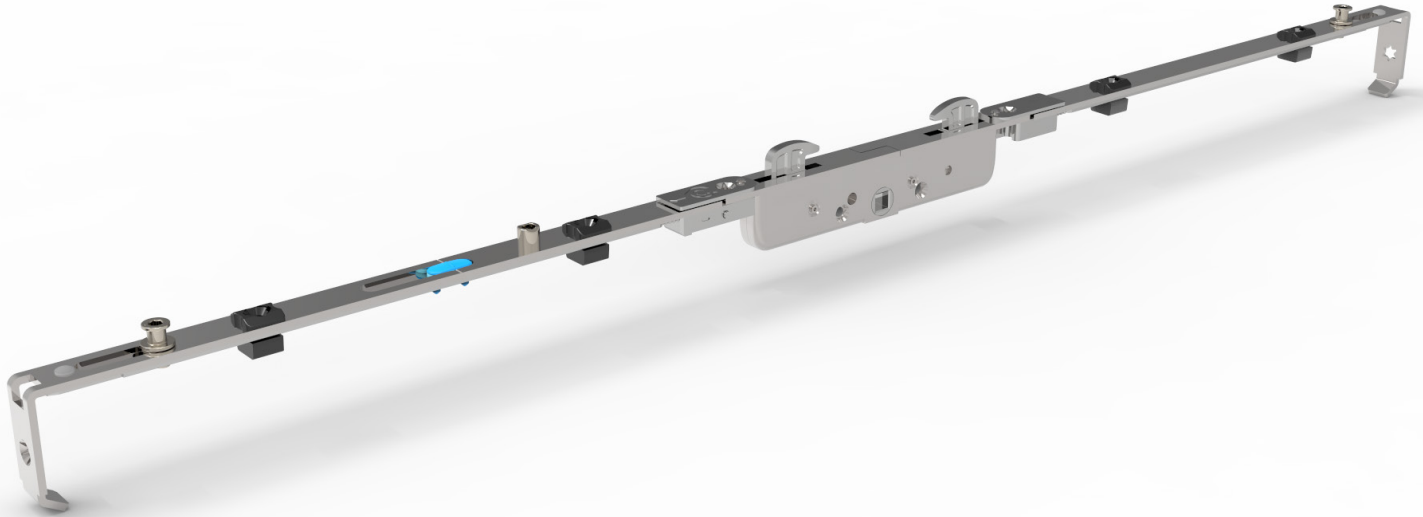

PRODUCT BULLETIN

greenteQ iQ Superior Shootbolt

greenteQ

greenteQ iQ Superior Shootbolt

Superior, from the greenteQ iQ range of casement window locking systems that work with Kubu, is a high security shootbolt locking system for Eurogroove window systems.

It combines two bi-directional hooks on the gearbox, with adjustable mushroom-headed cams and shootbolts on the extensions to provide exceptional security performance and weather proofing on windows with sash rebate sizes up to 1500mm.

Long life is guaranteed, as the product has been tested to over 50,000 open/close cycles, and the plated finish meets the requirements of BS EN 1670:2007 grade 4 (240 hours – 'Very high corrosion resistance').

iQ Superior is available in an 'Easy Access' version, where the fitting of a short bottom extension (2QWE3411) fixes the handle height at 200mm, making operation more easily accessible to all.

There is a choice of industry-standard 20 and 22mm backsets, with 7.7 and 9mm mushroom cam options, so Superior is suitable for use on most profile systems currently popular in the UK.