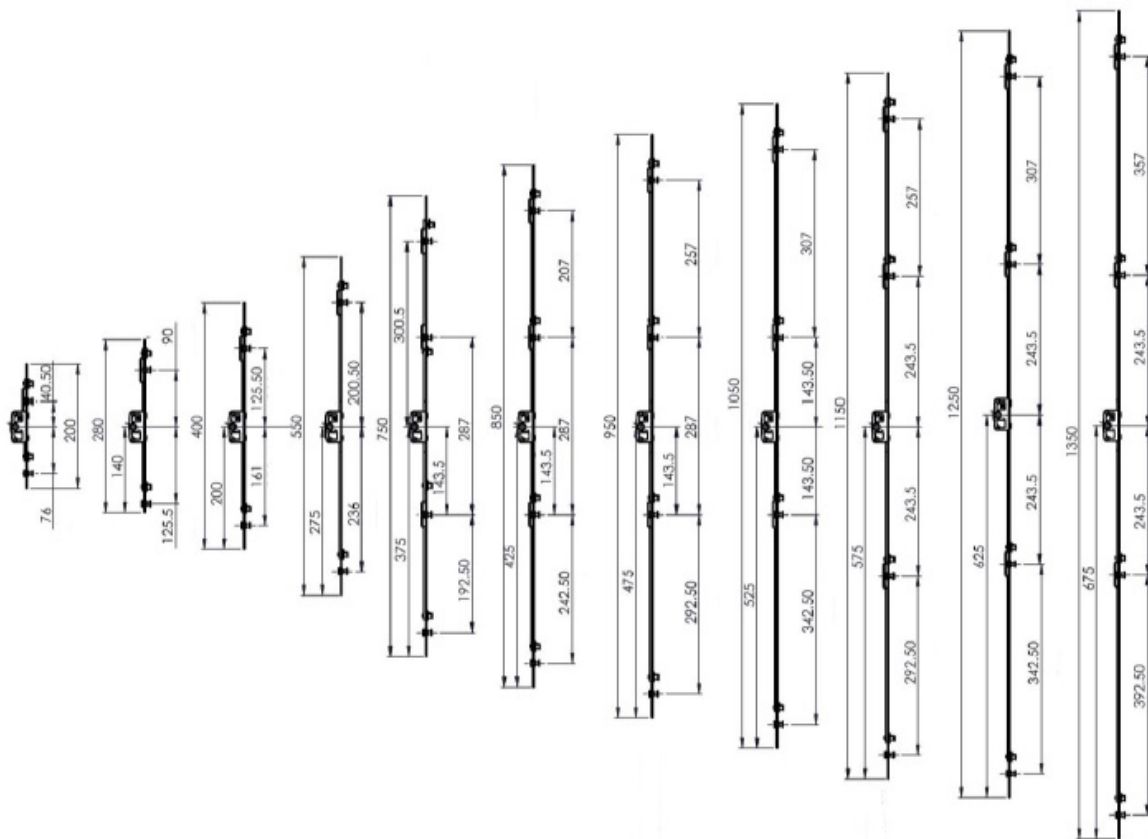

iQ Security Espagnolette Window Lock greenteQ

Flush Window Version (No home hub link) - Handed

Length	20BS/7.7MB Left/Right	20BS/9MB Left/Right	22BS/7.7MB Left/Right	22BS/9MB Left/Right	Box Qty
280mm Left	2QWE3901	2QWE3921	2QWE3941	2QWE3961	16
280mm Right	2QWE3902	2QWE3922	2QWE3942	2QWE3962	16
400mm Left	2QWE3903	2QWE3923	2QWE3943	2QWE3963	16
400mm Right	2QWE3904	2QWE3924	2QWE3944	2QWE3964	16
550mm Left	2QWE3905	2QWE3925	2QWE3945	2QWE3965	16
550mm Right	2QWE3906	2QWE3926	2QWE3946	2QWE3966	16
750mm Left	2QWE3907	2QWE3927	2QWE3947	2QWE3967	16
750mm Right	2QWE3908	2QWE3928	2QWE3948	2QWE3968	16
850mm Left	2QWE3909	2QWE3929	2QWE3949	2QWE3969	16
850mm Right	2QWE3910	2QWE3930	2QWE3950	2QWE3970	16
950mm Left	2QWE3911	2QWE3931	2QWE3951	2QWE3971	16
950mm Right	2QWE3912	2QWE3932	2QWE3952	2QWE3972	16
1050mm Left	2QWE3913	2QWE3933	2QWE3953	2QWE3973	16
105mm Right	2QWE3914	2QWE3934	2QWE3954	2QWE3974	16
1150mm Left	2QWE3915	2QWE3935	2QWE3955	2QWE3975	16
1150mm Right	2QWE3916	2QWE3936	2QWE3956	2QWE3976	16
1250mm Left	2QWE3917	2QWE3937	2QWE3957	2QWE3977	16
1250mm Right	2QWE3918	2QWE3938	2QWE3958	2QWE3978	16
1350mm Left	2QWE3919	2QWE3939	2QWE3959	2QWE3979	16
1350mm Right	2QWE3920	2QWE3940	2QWE3960	2QWE3980	16