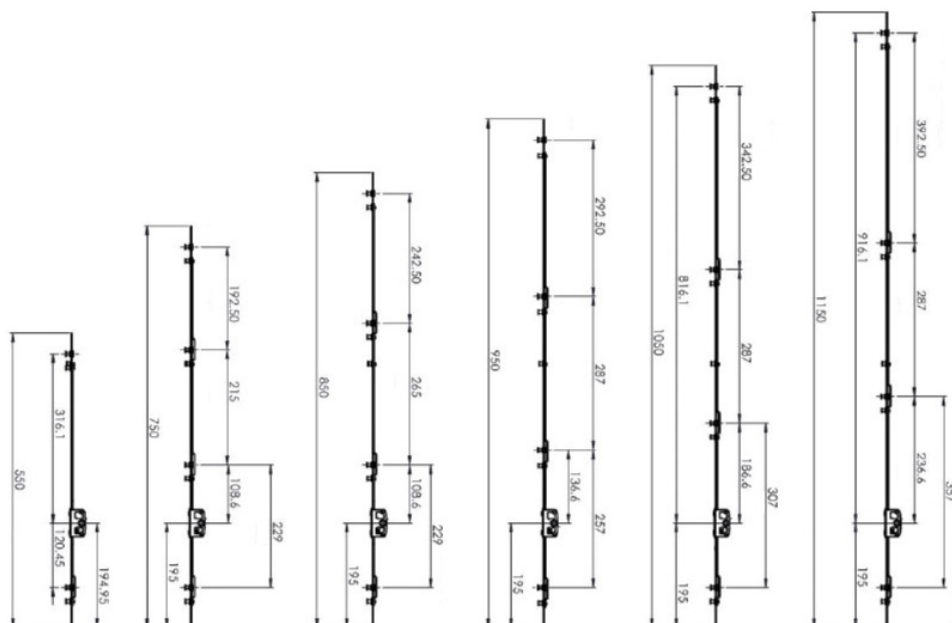

*Kubu® is not possible on size 200mm

iQ Security Espagnolette Window Lock greenteQ

Flush Window Version (No home hub link) - Handed

Length	20BS/7.7MB Left/Right	20BS/9MB Left/Right	22BS/7.7MB Left/Right	22BS/9MB Left/Right	Box Qty
280mm Left	2QWE3901	2QWE3921	2QWE3941	2QWE3961	16
280mm Right	2QWE3902	2QWE3922	2QWE3942	2QWE3962	16
400mm Left	2QWE3903	2QWE3923	2QWE3943	2QWE3963	16
400mm Right	2QWE3904	2QWE3924	2QWE3944	2QWE3964	16
550mm Left	2QWE3905	2QWE3925	2QWE3945	2QWE3965	16
550mm Right	2QWE3906	2QWE3926	2QWE3946	2QWE3966	16
750mm Left	2QWE3907	2QWE3927	2QWE3947	2QWE3967	16
750mm Right	2QWE3908	2QWE3928	2QWE3948	2QWE3968	16
850mm Left	2QWE3909	2QWE3929	2QWE3949	2QWE3969	16
850mm Right	2QWE3910	2QWE3930	2QWE3950	2QWE3970	16
950mm Left	2QWE3911	2QWE3931	2QWE3951	2QWE3971	16
950mm Right	2QWE3912	2QWE3932	2QWE3952	2QWE3972	16
1050mm Left	2QWE3913	2QWE3933	2QWE3953	2QWE3973	16
105mm Right	2QWE3914	2QWE3934	2QWE3954	2QWE3974	16
1150mm Left	2QWE3915	2QWE3935	2QWE3955	2QWE3975	16
1150mm Right	2QWE3916	2QWE3936	2QWE3956	2QWE3976	16
1250mm Left	2QWE3917	2QWE3937	2QWE3957	2QWE3977	16
1250mm Right	2QWE3918	2QWE3938	2QWE3958	2QWE3978	16
1350mm Left	2QWE3919	2QWE3939	2QWE3959	2QWE3979	16
1350mm Right	2QWE3920	2QWE3940	2QWE3960	2QWE3980	16

iQ Security Espagnolette Window Lock greenteQ

Easy Access Kubu® Ready Version (195mm Handle Height)

Length	20BS/7.7MB	20BS/9MB	22BS/7.7MB	22BS/9MB	Box Qty
550mm	2QWE3803	2QWE3813	2QWE3823	2QWE3833	16
750mm	2QWE3804	2QWE3814	2QWE3824	2QWE3834	16
850mm	2QWE3805	2QWE3815	2QWE3825	2QWE3835	16
950mm	2QWE3806	2QWE3816	2QWE3826	2QWE3836	16
1050mm	2QWE3807	2QWE3817	2QWE3827	2QWE3837	16
1150mm	2QWE3808	2QWE3818	2QWE3828	2QWE3838	16