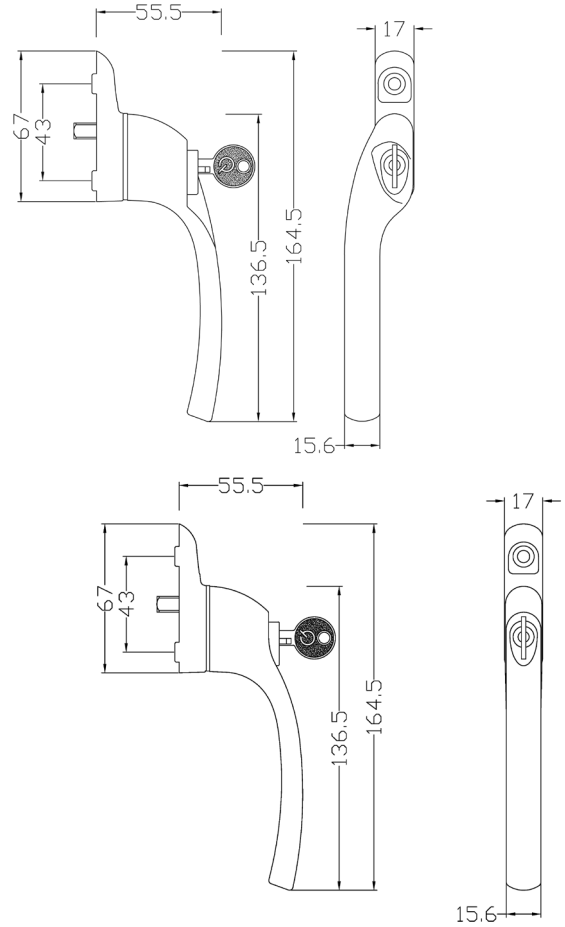

PRODUCT BULLETIN

greenteQ Alpha Espagnolette Handle

greenteQ

greenteQ Alpha Espagnolette Handle

greenteQ Alpha is a premium quality push to open handle for PVCu, timber or aluminium outward opening windows.

Its 7mm square spindle makes it compatible with all popular spindle drive shootbolts and espagnolettes, including those from greenteQ, whilst a variety of standard spindle lengths ensures quick fitting on most window profiles currently used in the UK.

Alpha is available in up to 10 attractive finishes, all with colour co-ordinated screw cover caps, to ensure that it complements any window colour or style.

Not only does it look good in the factory, but 240 hours (plated finishes) and 500 hours (painted finishes) neutral salt spray corrosion resistance performance figures ensure that Alpha still looks good after many years use.

Alpha is available in a choice of inline or offset designs.

Benefits at a glance:

- greenteQ brand ensures premium quality
- Sleek and stylish handle grip suites well with other greenteQ handles
- Part of the greenteQ Suite
- 90° stop / click location washer
- Supplied as a complete set, including handle, cover caps, key (where required) and fixings
- Colour coded inner packaging for easy identification on the work bench (blue for left, red for right and clear for inline)
- 10 finishes work with any profile colour
- Q-secure PREMIUM PLUS approved product
- Secured by Design approved product
- 20 Year greenteQ surface guarantee

20
Years

Q-secure

Secured by Design
SBD
Police Preferred Specification

VBH (GB) Ltd
VBH House, Bailey Drive,
Gillingham Business Park,
Gillingham, Kent
ME8 0WG
Tel: 01634 263263
Email: sales@vbhgb.com
www.vbhgb.com
Shop: www.vbhgb24.com

VBH