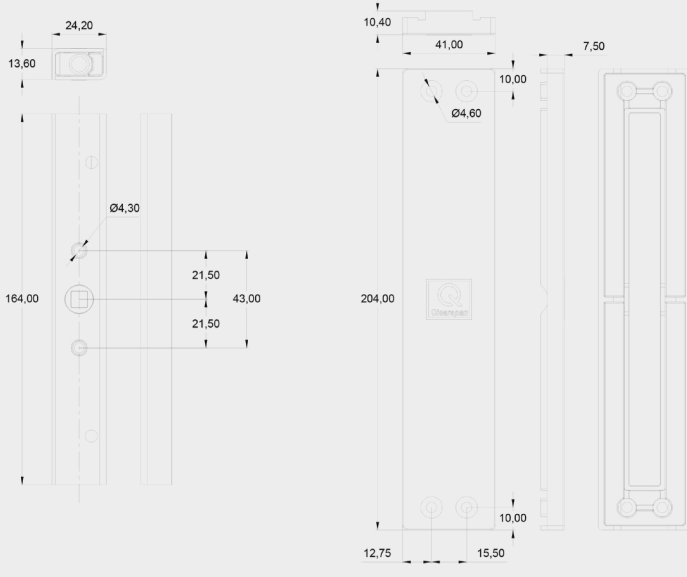

# greenteQ Clearspan Slim Intermediate Lock for S1000 Slimline Bi-Fold Doors

Provides secure and smooth closing of Smarts Visofold slimline aluminium bi-fold doors.

The 8mm diameter steel threaded rod with 24mm throw keeps would-be intruders out whilst the pre-installed tapered shootbolt ends ensure a smooth closing action for the user and provide effective weather sealing.

The robust gearbox has a 7mm square spindle with standard 43mm fixing centres. Fabricators can opt to fit either a standard slimfold handle or the centrefold lockable handle.

When installed, the lockcase is covered by an attractive black cover with subtle Clearspan and greenteQ Q branding.

Clearspan Slim Intermediate lock can be ordered as individual parts or as bulk sets of 25.

The slim construction of the greenteQ Slim Intermediate lock is suitable for doors constructed using Smart's Slimline profile range.

## KEY FEATURES AT A GLANCE

- Perfect for slimline Smarts profiles
- 24mm projection
- 10 year guarantee

greenteQ Clearspan Slim Intermediate Lock for S1000 slimline bi-fold doors can be ordered online at [www.vbhgb24.com](http://www.vbhgb24.com) using codes 4QBF1049(gearbox), 4QBF1048(cover), and 4QBF1035 for 25 bulk sets.