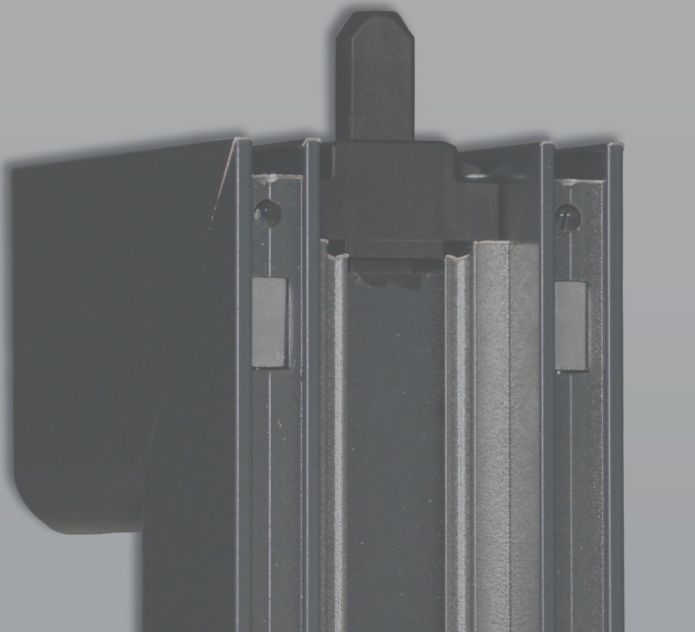

# greenteQ Clearspan Slim Intermediate Lock for S1000 Slimline Bi-Fold Doors

Provides secure and smooth closing of Smarts Visofold slimline aluminium bi-fold doors.

The 8mm diameter steel threaded rod with 24mm throw keeps would-be intruders out whilst the pre-installed tapered shootbolt ends ensure a smooth closing action for the user and provide effective weather sealing.

The robust gearbox has a 7mm square spindle with standard 43mm fixing centres. Fabricators can opt to fit either a standard slimfold handle or the centrefold lockable handle.

When installed, the lockcase is covered by an attractive black cover with subtle Clearspan and greenteQ Q branding.

Clearspan Slim Intermediate lock can be ordered as individual parts or as bulk sets of 25.

The slim construction of the greenteQ Slim Intermediate lock is suitable for doors constructed using Smart's Slimline profile range.

## KEY FEATURES AT A GLANCE

- Perfect for slimline Smarts profiles
- 24mm projection
- 10 year guarantee

greenteQ Clearspan Slim Intermediate Lock for S1000 slimline bi-fold doors can be ordered online at [www.vbhgb24.com](http://www.vbhgb24.com) using codes 4QBF1049(gearbox), 4QBF1048(cover), and 4QBF1035 for 25 bulk sets.