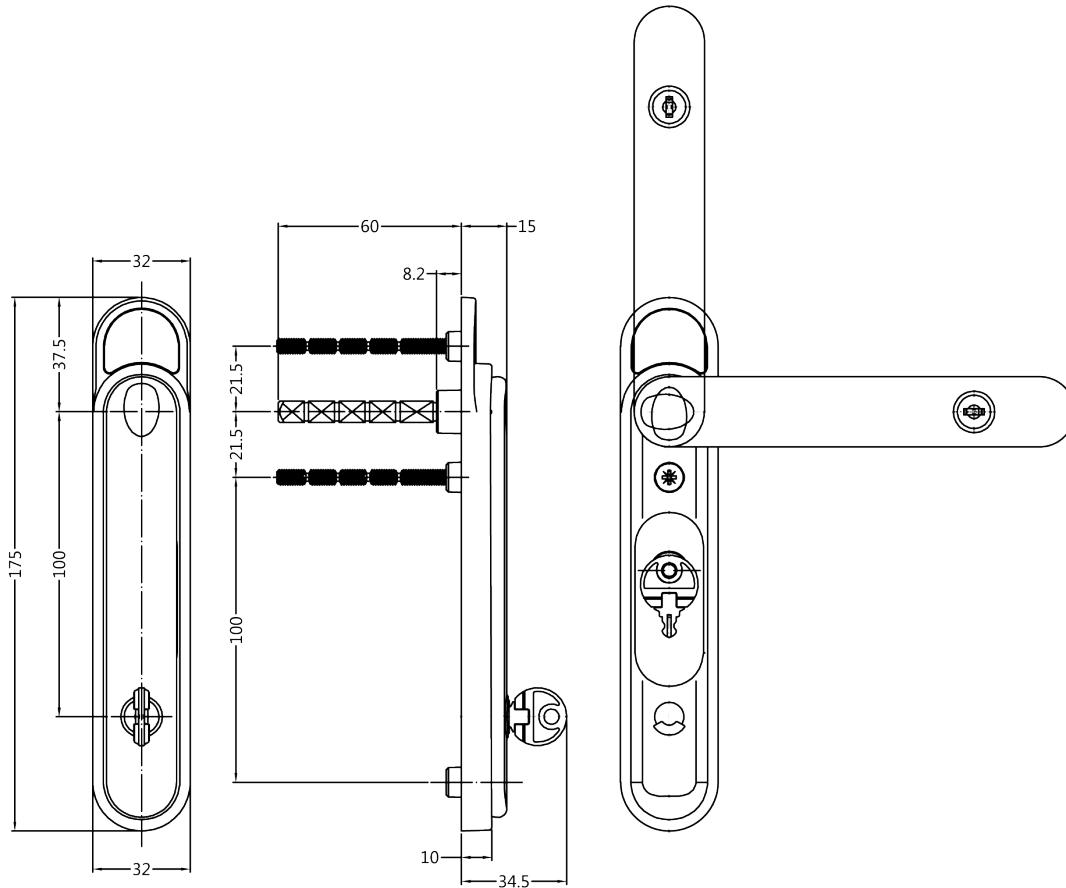

Clearline CentreFold Folding Door Handle greenteQ

VBH Order Codes

Finish	VBH Code	Box Qty
White	4QBF0061A	12
Black	4QBF0062A	12
Anthracite Grey	4QBF0068A	12
Polished Chrome	4QBF0064A	12
Satin Chrome	4QBF0065A	12
PVD Gold	4QBF0063A	12

Please visit www.vbhgb24.com to place orders.