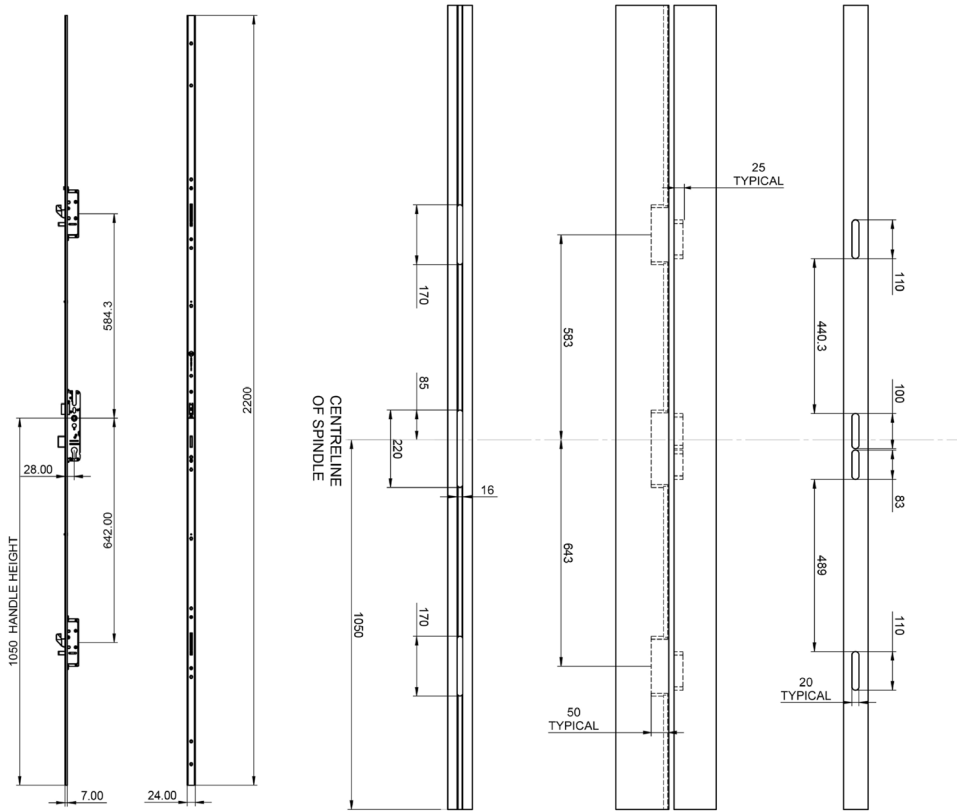

Lock Kit for System AF70 Bi-Fold Doors

Lock Dimensions & Routing Details

Standard