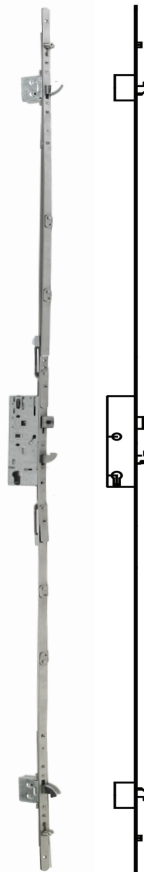

High Security - Professional