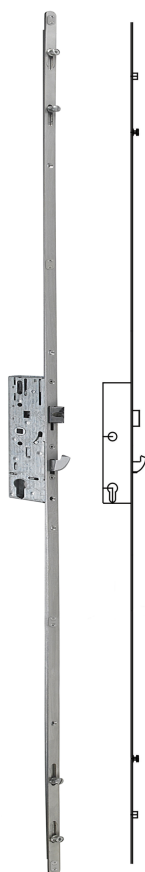

High Security – Adjustable

- Replaces 90% of 35mm backset/16mm faceplate 92PZ* multi-point locks with top and bottom hooks and/or deadbolts
- Lockcases can be easily positioned to match up with those on broken lock

- Tested to Police Secured By Design standard and PAS24 door set capable
- Provides latch and central hook, 2 further hooks and 2 adjustable roller cams for security and compression
- Split spindle for lever/pad function
- No cropping is required
- Supplied with universal keeps and fixings

Universal

Description	VBH Code	Box Qty
F16/35 Central Hook, 2 Rollers/2 Mushrooms	3YDL1001	1
F16/45 Central Hook, 2 Rollers/2 Mushrooms	3YDL1002	1

High Security - Professional

Description	Upper Reach (mm)	Lower Reach (mm)	VBH Code	Box Qty
F16/35 3 Hooks /2 Rollers	385-820	408-845	3YDL1004	1
F16/45 3 Hooks /2 Rollers	385-820	408-845	3YDL1005	1
F20/45 3 Hooks	385-820	408-845	3YDL1006	1
F16/35 3 Hooks**	385-820	408-845	3YDL1008	1
F16/45 3 Hooks**	385-820	408-845	3YDL1009	1

High Security - Adjustable

Description	Upper Reach (mm)	Lower Reach (mm)	VBH Code	Box Qty
F16/35 3 Hooks/2 Rollers	520-860	545-875	3YDL1003	1

*Reach' is the distance between the centre of the spindle and the centre of the hook or bolt when thrown

Universal