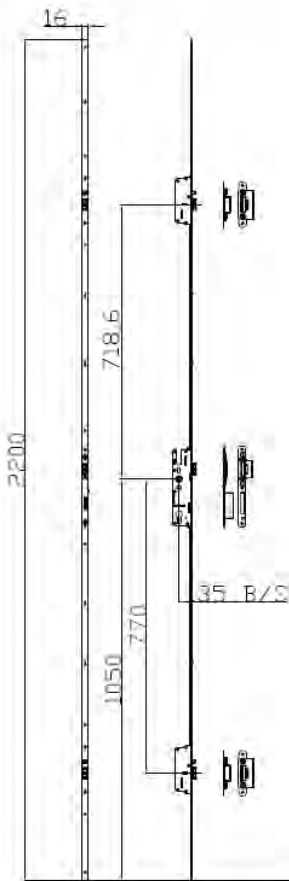

Description	VBH Code	Box Qty
Classic 35BS 16mm Faceplate	3YDL0100	5
Classic 45BS 16mm Faceplate	3YDL0102	5
Classic 35BS 20mm Faceplate	3YDL0101	5
Classic 45BS 20mm Faceplate	3YDL0103	5
Heritage 35BS 16mm Faceplate	3YDL0110	5
Heritage 45BS 16mm Faceplate	3YDL0112	5
Heritage 35BS 20mm Faceplate	3YDL0111	5
Heritage 45BS 20mm Faceplate	3YDL0113	5
Centre Keep LH	3YDL0121	10
Centre Keep RH	3YDL0122	10
Security Latch Keep	3YDL0123	10
End Packer for Security Latch Keep	3YDL0124	10

Classic 16mm FP