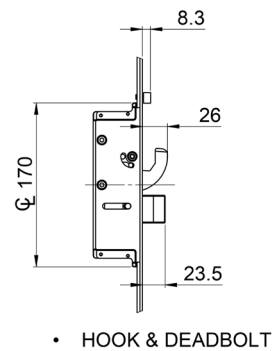

Multi-Point Door Locks Yale

3MML4104 Lock Dimensions

Multi-Point Door Locks Yale

3MML4104 Routing Details

ROUTING PREP. IS NOT PROFILE SPECIFIC

ONE PIECE KEEP REFERENCE:
LH- 3MML4047
RH- 3MML4048

Notes

Multi-Point Door Locks