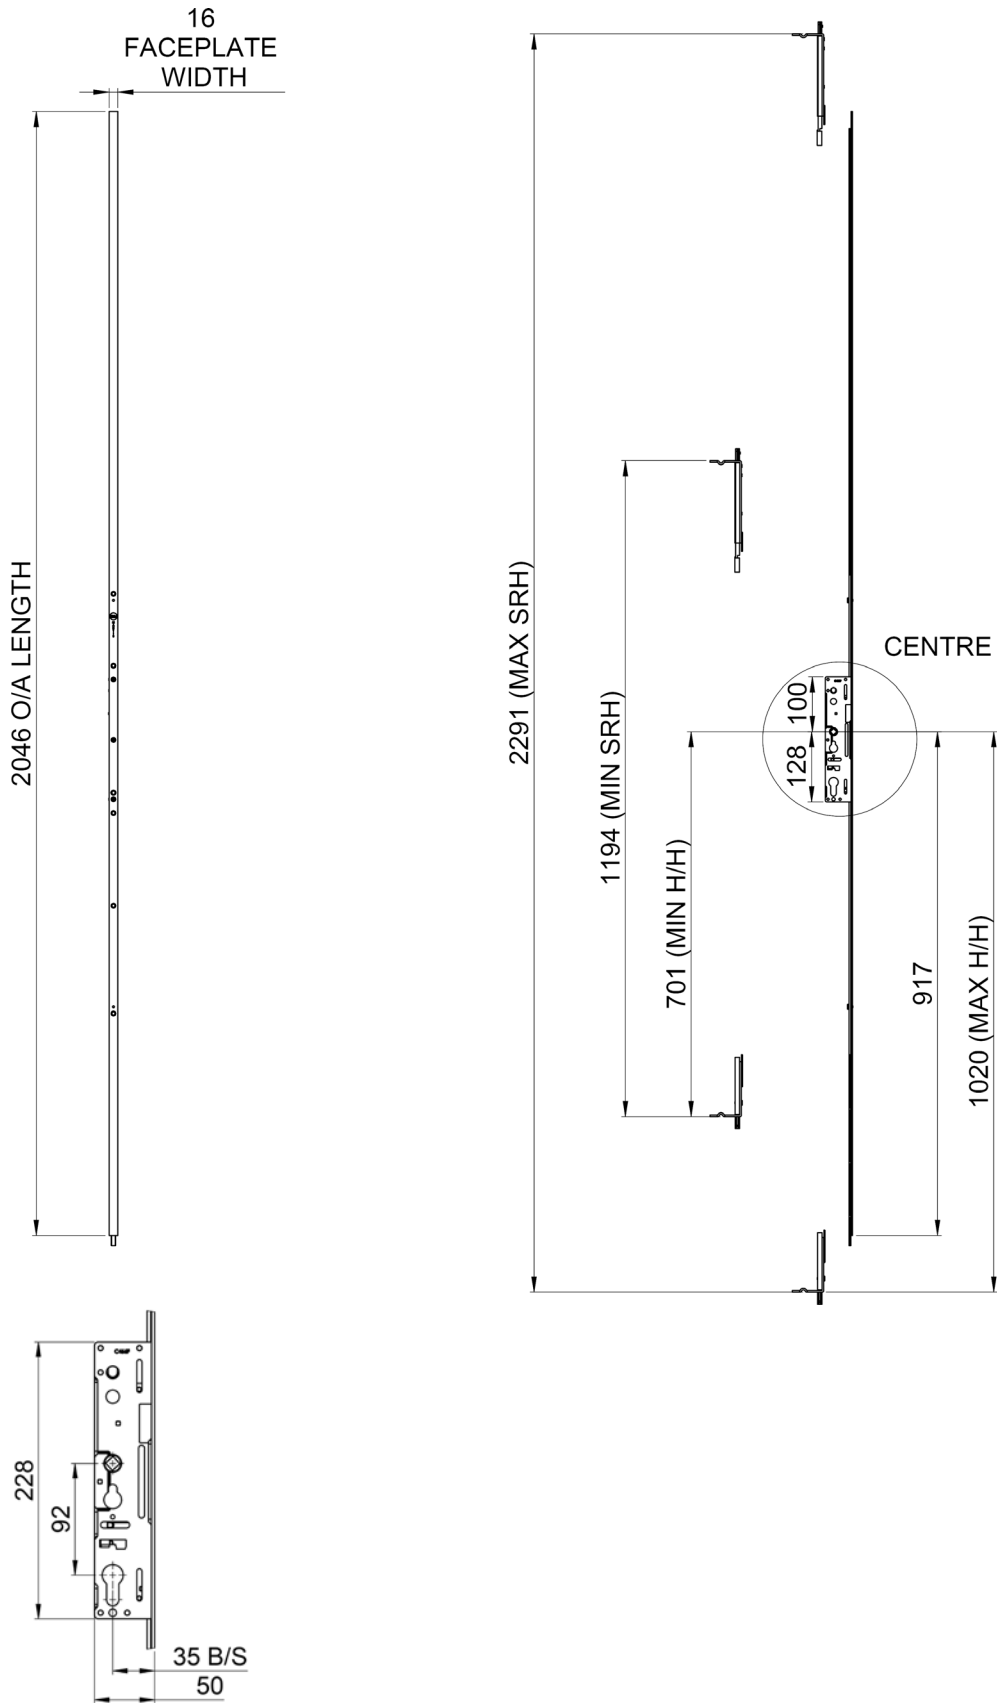

Multi-Point Door Locks Yale

3MML0267 Lock Dimensions

- PASSIVE CENTRE
- UNSPRUNG
- SINGLE FOLLOWER

Multi-Point Door Locks

Yale

Mantis - Sprung Double Door Passive Gear

Lift/Lever operation

- Flat 16mm faceplate
- Extendable
- Stainless steel faceplate