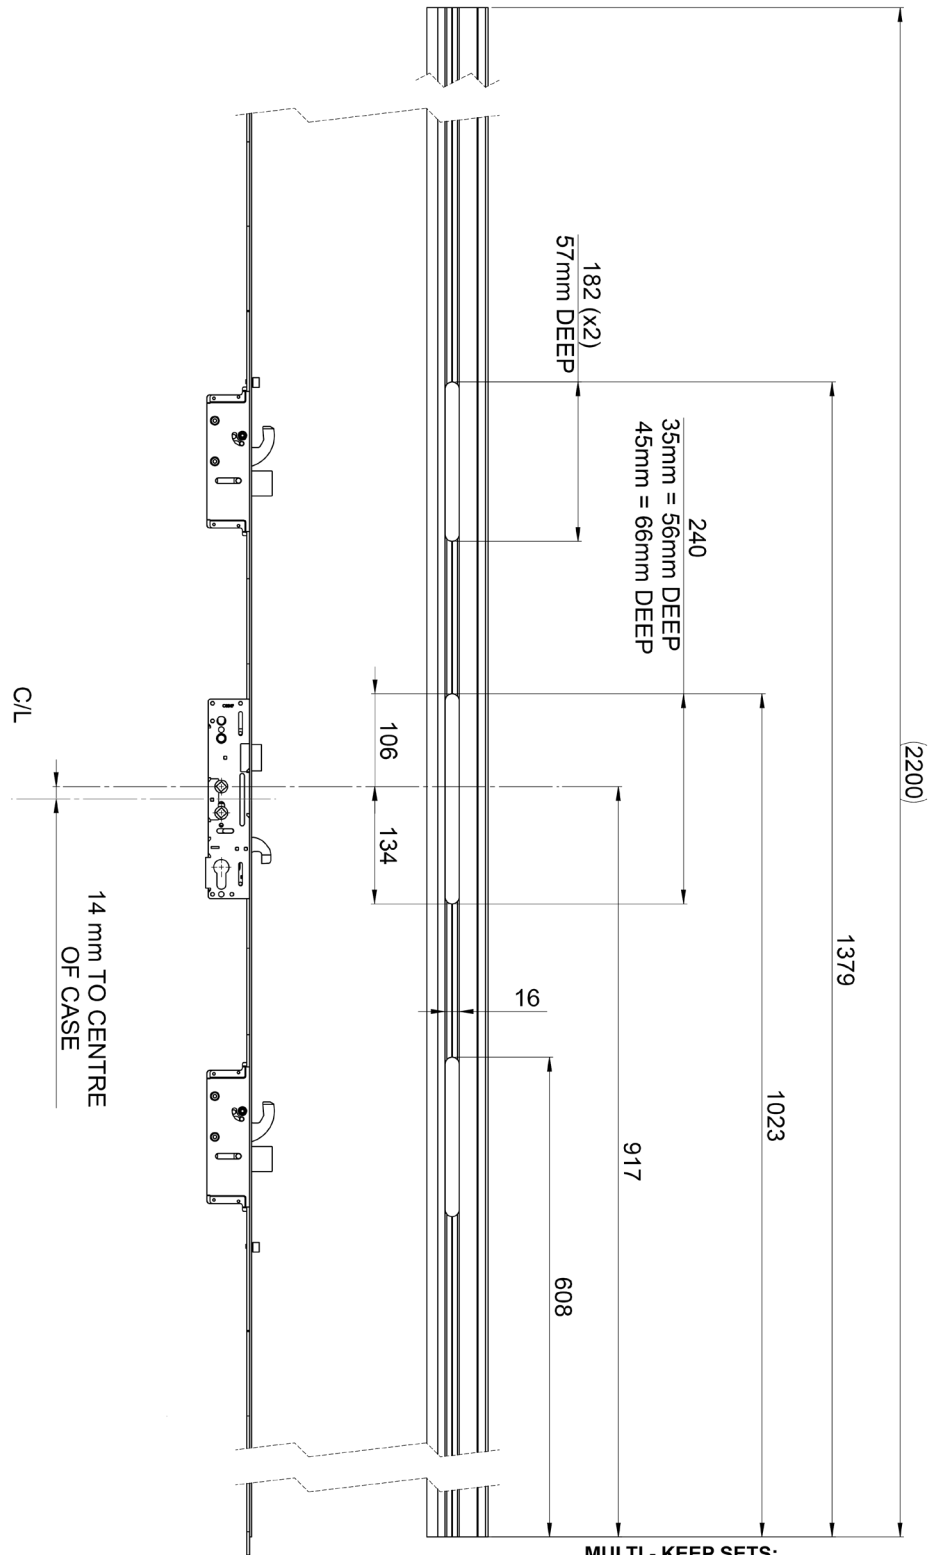

Multi-Point Door Locks Yale

3MML4006 Routing Details

MULTI - KEEP SETS:
LH- 3MML4051
RH- 3MML4052

ROUTING PREP. IS NOT PROFILE SPECIFIC