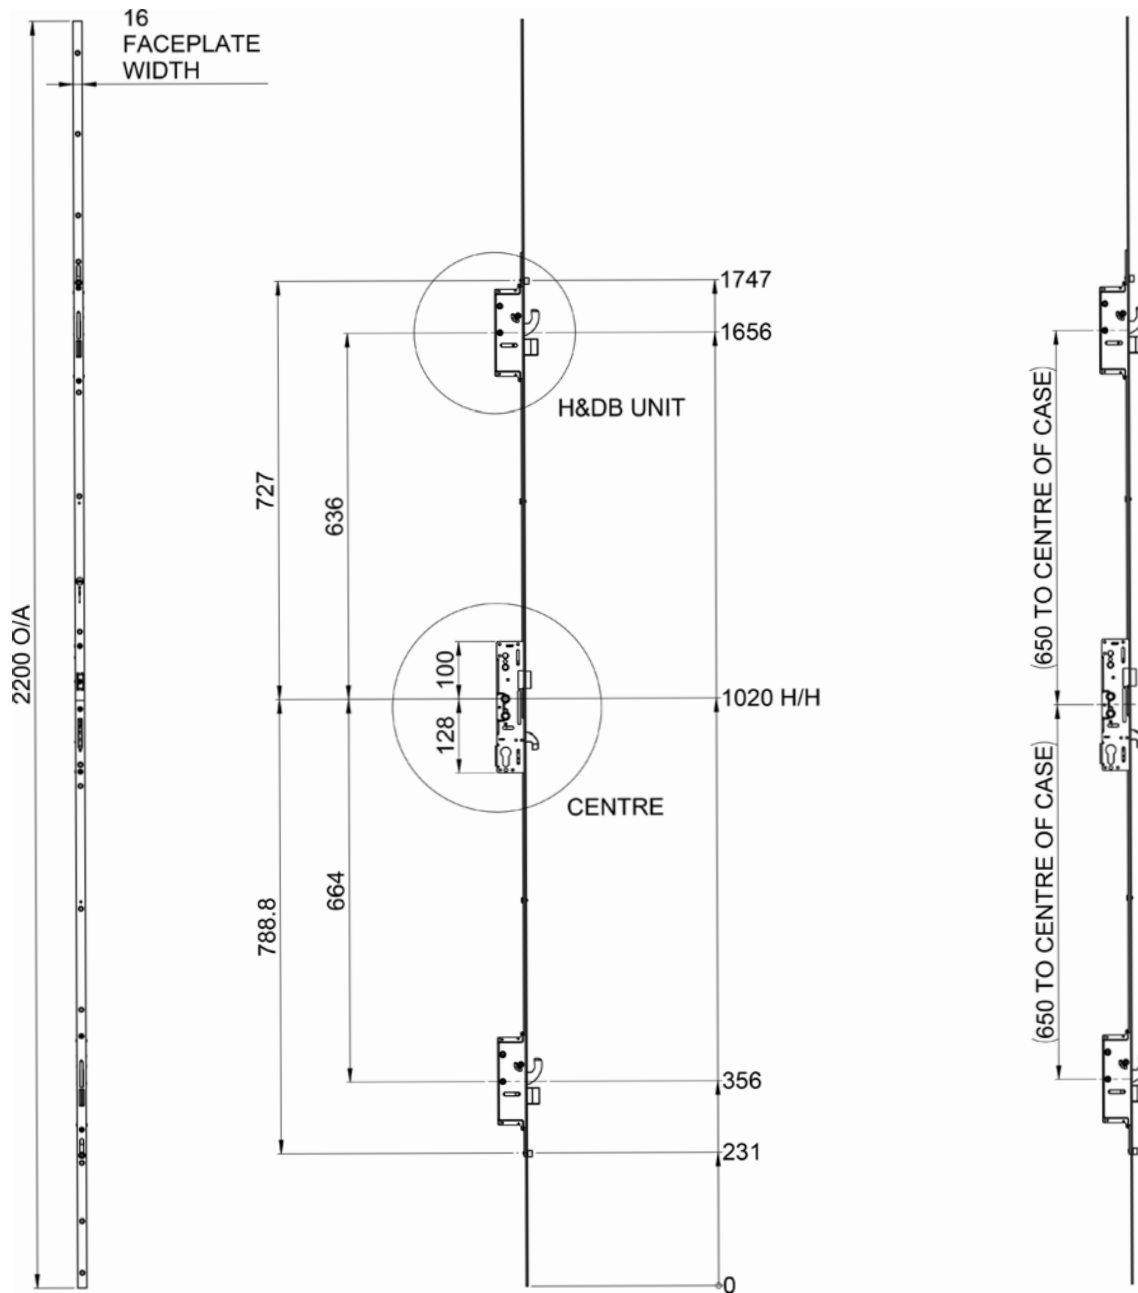

Multi-Point Door Locks Yale

3MML4002 Lock Dimensions

- HOOK CENTRE
- UNSPRUNG
- TWIN FOLLOWER

- HOOK & DEADBOLT

Multi-Point Door Locks Yale

3MML4002 Routing Details

ONE PIECE KEEP REFERENCE:
LH - 3MML4043
RH - 3MML4044