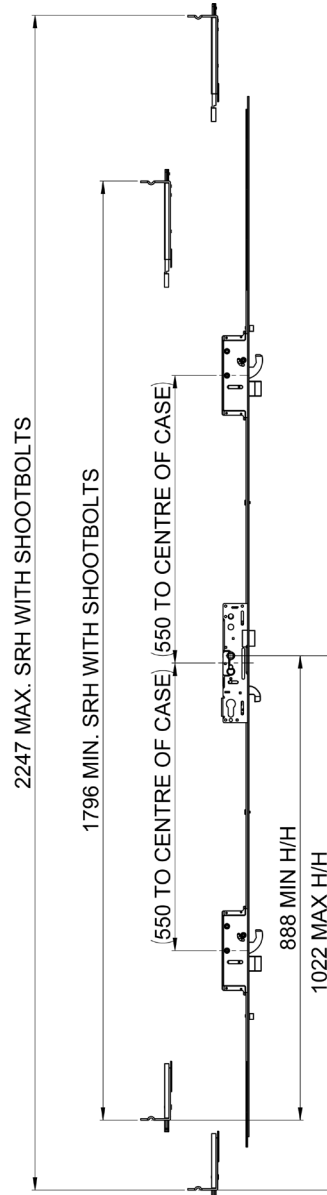

Multi-Point Door Locks Yale

3MML4101 Lock Dimensions

- HOOK CENTRE
- SPRUNG
- SINGLE FOLLOWER