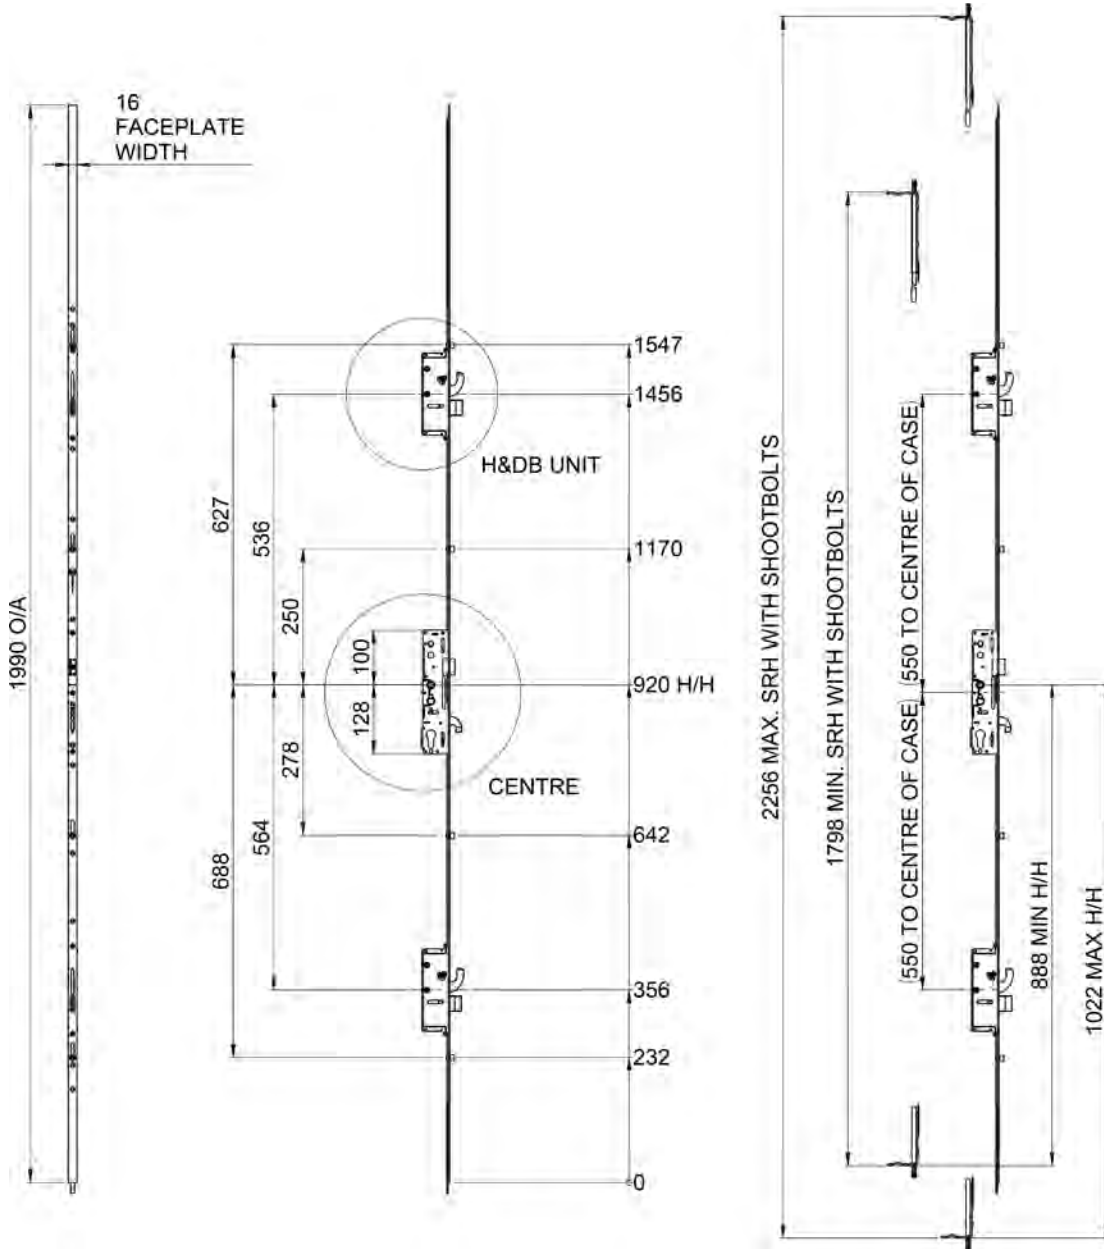

Multi-Point Door Locks Yale

3MML4103 Lock Dimensions

- HOOK CENTRE
- SPRUNG
- SINGLE FOLLOWER

- HOOK & DEADBOLT

Multi-Point Door Locks Yale

3MML4103 Routing Details

ONE PIECE KEEP REFERENCE:
LH- 3MML4045
RH- 3MML4046