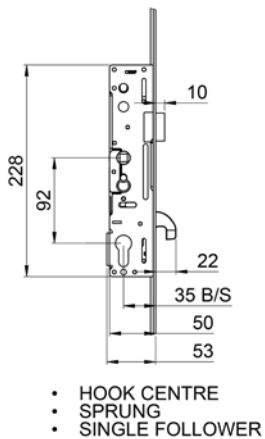

Multi-Point Door Locks Yale

3MML4104 Lock Dimensions

Multi-Point Door Locks Yale

3MML4104 Routing Details

ROUTING PREP. IS NOT PROFILE SPECIFIC

ONE PIECE KEEP REFERENCE:
LH- 3MML4047
RH- 3MML4048

Notes

Multi-Point Door Locks