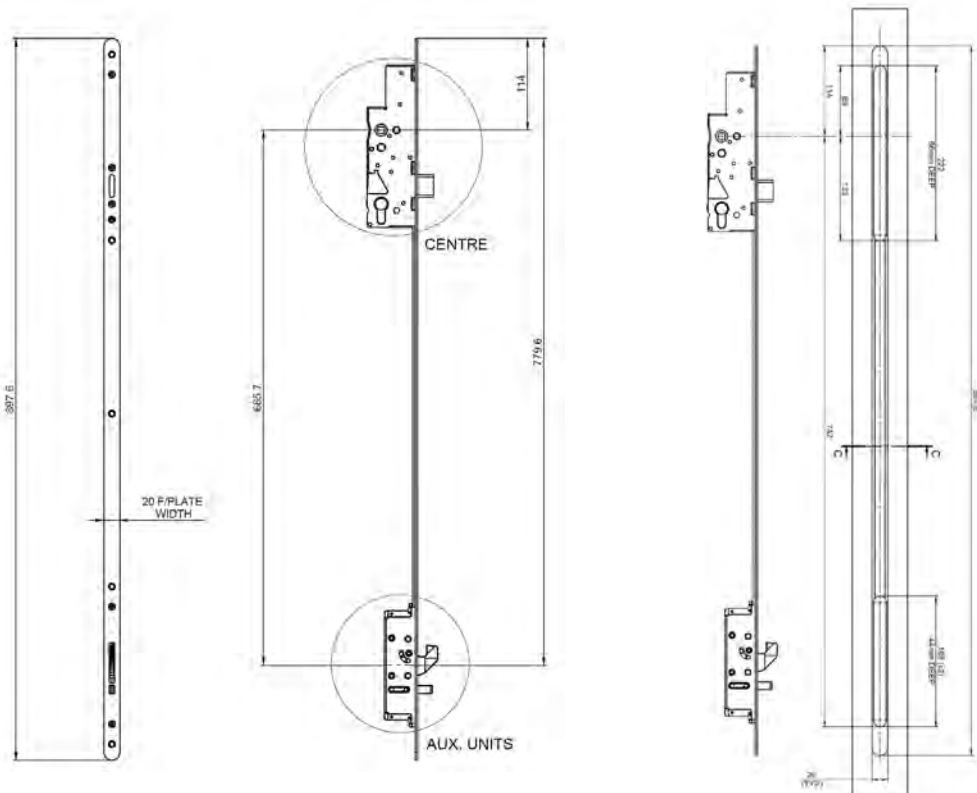

Bottom Lock