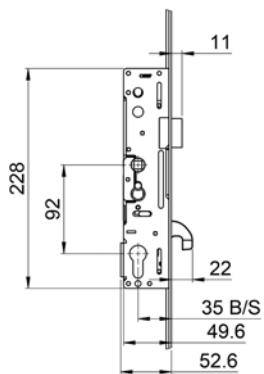

Multi-Point Door Locks Yale

3MML4101 Lock Dimensions

- HOOK CENTRE
- SPRUNG
- SINGLE FOLLOWER