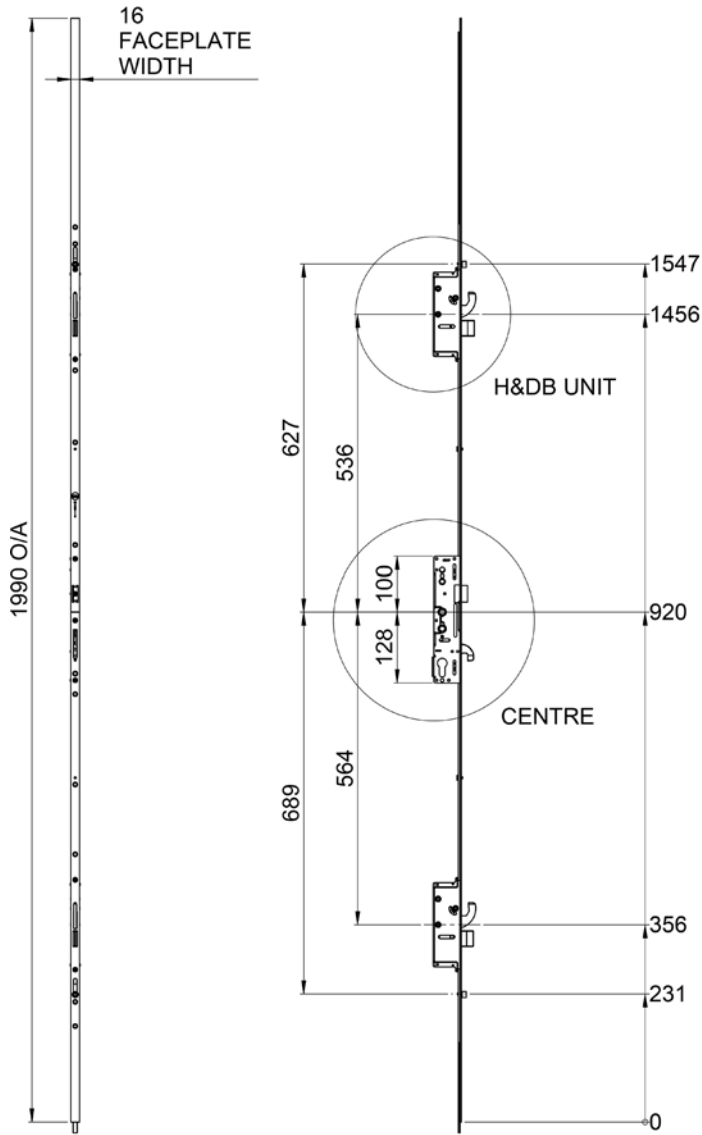

Multi-Point Door Locks Yale

3MML4001 Lock Dimensions

• HOOK & DEADBOLT

- HOOK CENTRE UNSPRUNG
- TWIN FOLLOWER