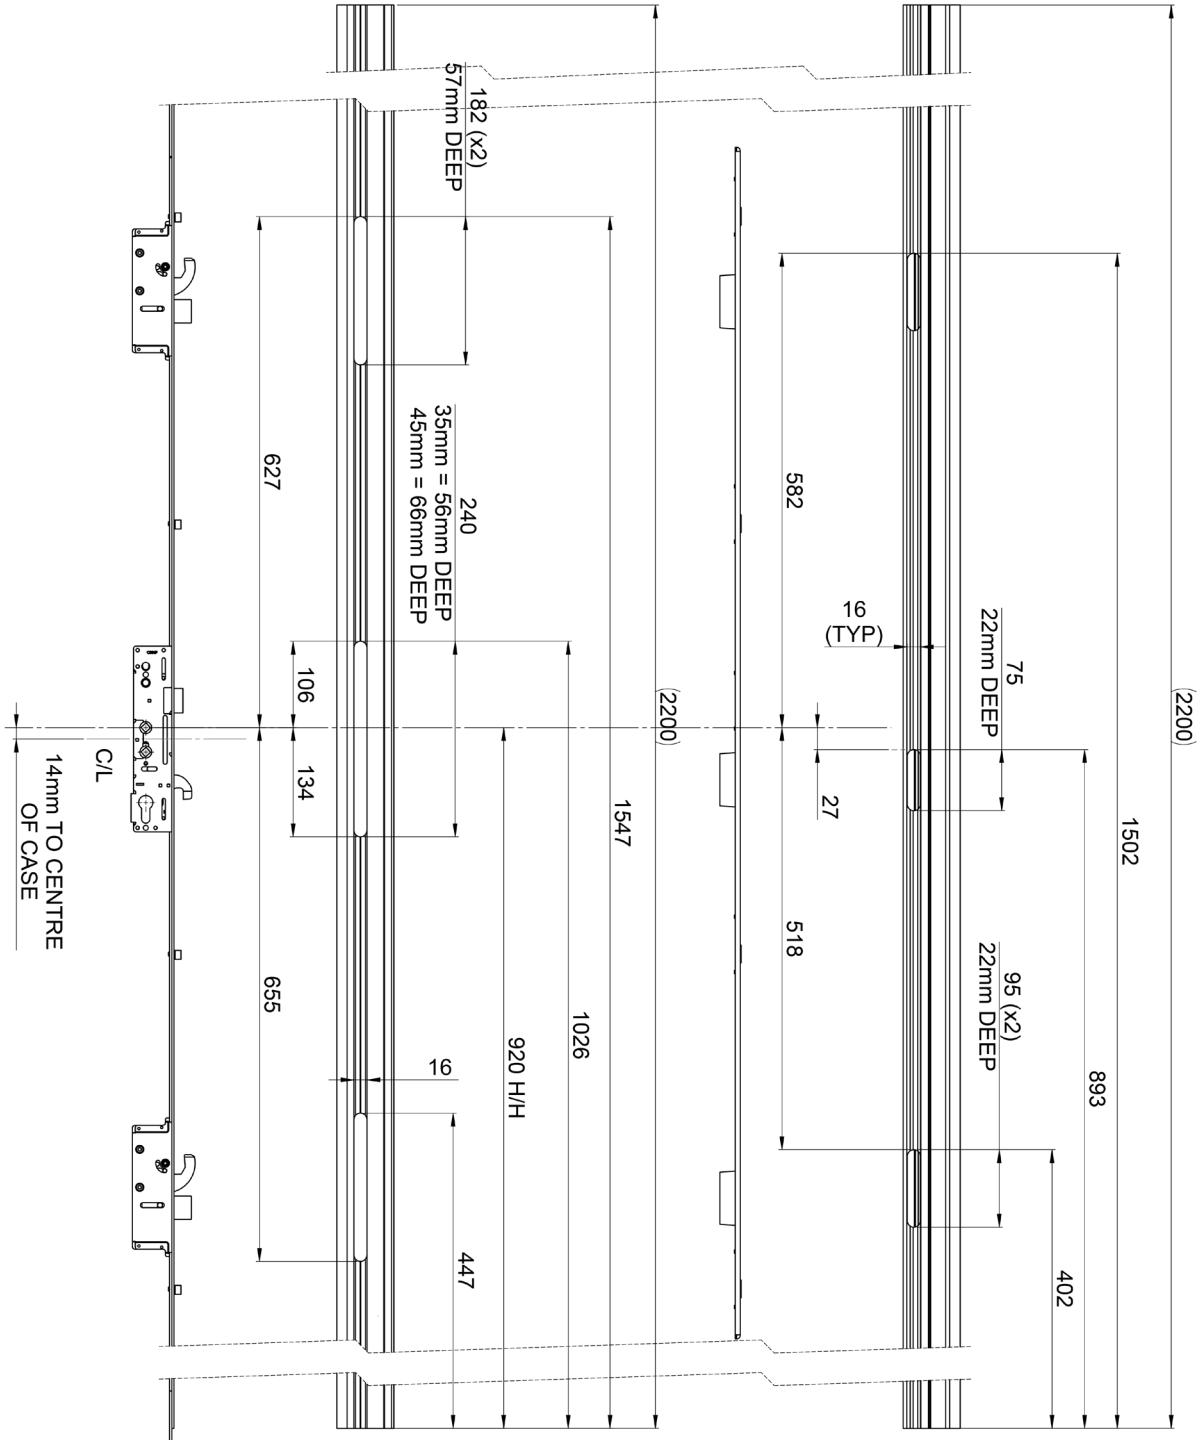

Multi-Point Door Locks

Yale

3MML4003 Routing Details

ONE PIECE KEEP REFERENCE:
LH- 3MML4045
RH- 3MML4046

ROUTING PREP. IS NOT PROFILE SPECIFIC