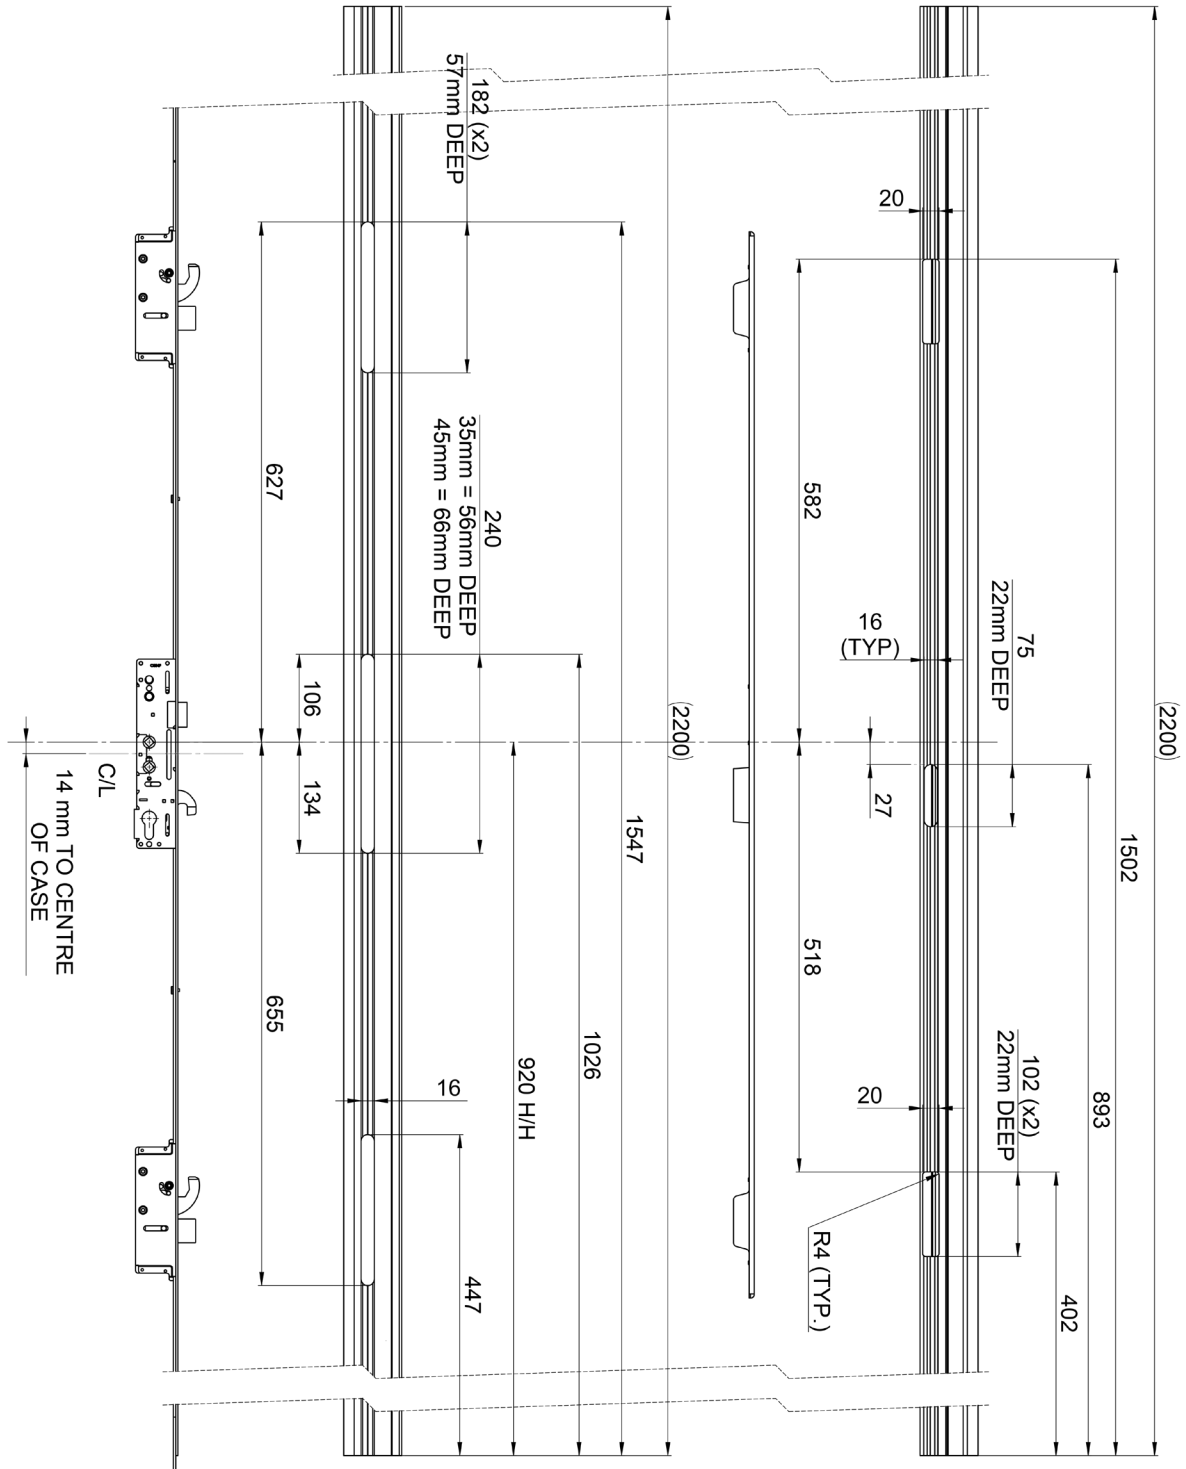

Multi-Point Door Locks Yale

3MML4005 Lock Dimensions

- HOOK CENTRE
- UNSPRUNG
- TWIN FOLLOWER

- HOOK & DEADBOLT

Multi-Point Door Locks Yale

3MML4005 Routing Details

ONE PIECE KEEP REFERENCE:
LH- 3MML4049
RH- 3MML4050