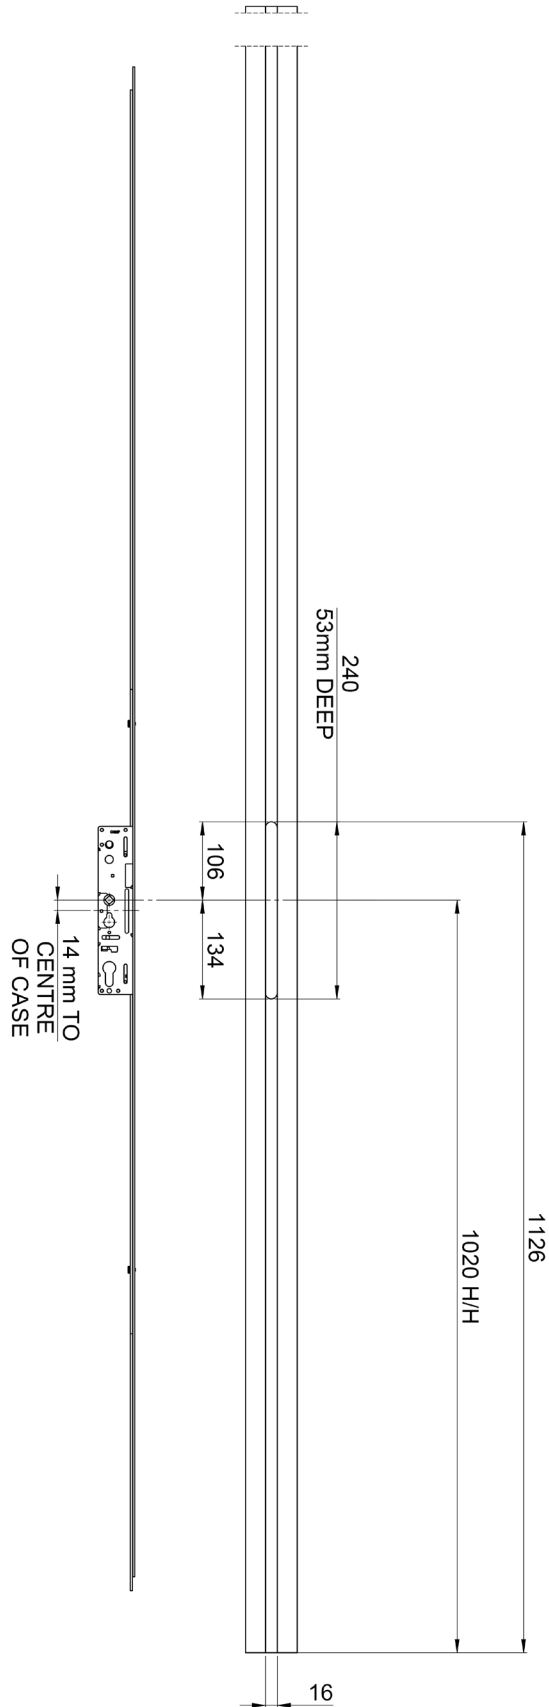

Multi-Point Door Locks Yale

3MML0267 & 3MML0305 Routing Details