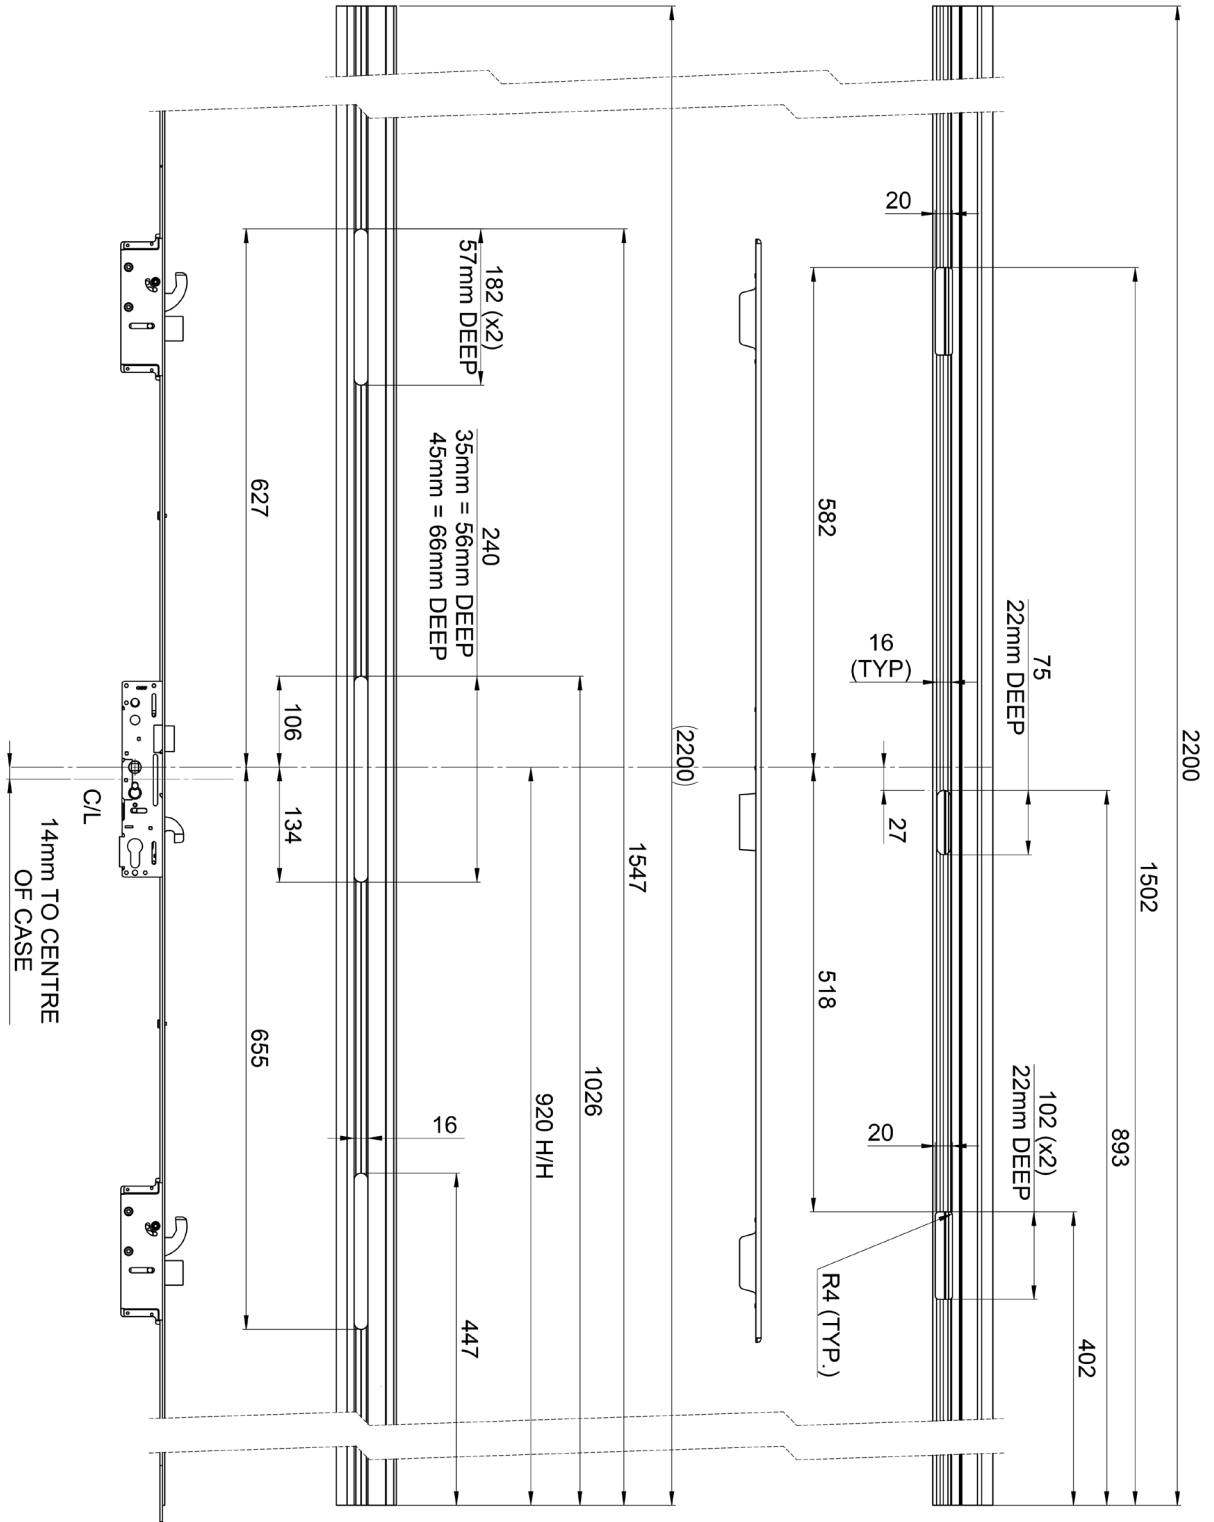

Multi-Point Door Locks

Yale

3MML4105 Routing Details

ONE PIECE KEEP REFERENCE:
LH- 3MML4049
RH- 3MML4050

ROUTING PREP. IS NOT PROFILE SPECIFIC