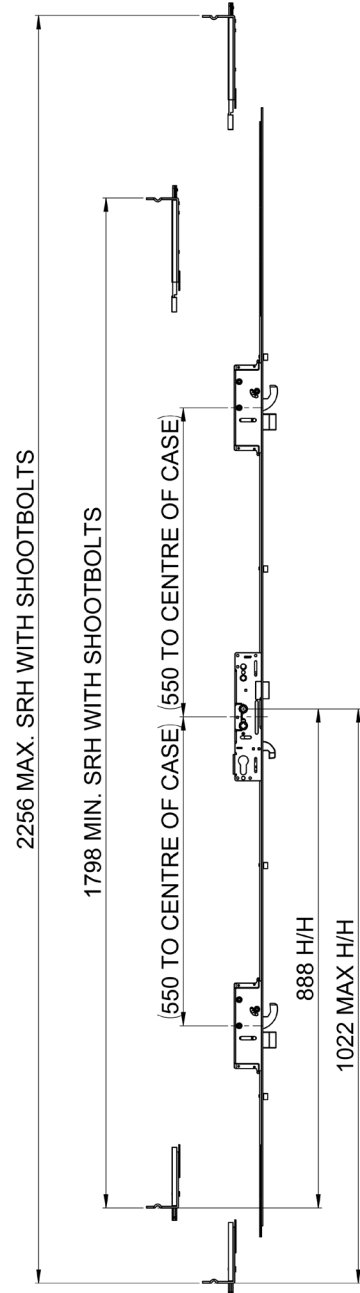

Multi-Point Door Locks Yale

3MML4002 Lock Dimensions

- HOOK CENTRE
- UNSPRUNG
- TWIN FOLLOWER

- HOOK & DEADBOLT

Multi-Point Door Locks Yale

3MML4002 Routing Details

ONE PIECE KEEP REFERENCE:
LH - 3MML4043
RH - 3MML4044

Multi-Point Door Locks Yale

3MML4005 Lock Dimensions

- HOOK CENTRE
- UNSPRUNG
- TWIN FOLLOWER

- HOOK & DEADBOLT

Multi-Point Door Locks Yale

3MML4005 Routing Details

ONE PIECE KEEP REFERENCE:
LH- 3MML4049
RH- 3MML4050

Multi-Point Door Locks Yale

3MML4003 Lock Dimensions

- HOOK CENTRE
- UNSPRUNG
- TWIN FOLLOWER

- HOOK & DEADBOLT

Multi-Point Door Locks

Yale

3MML4003 Routing Details

ONE PIECE KEEP REFERENCE:
 LH- 3MML4045
 RH- 3MML4046