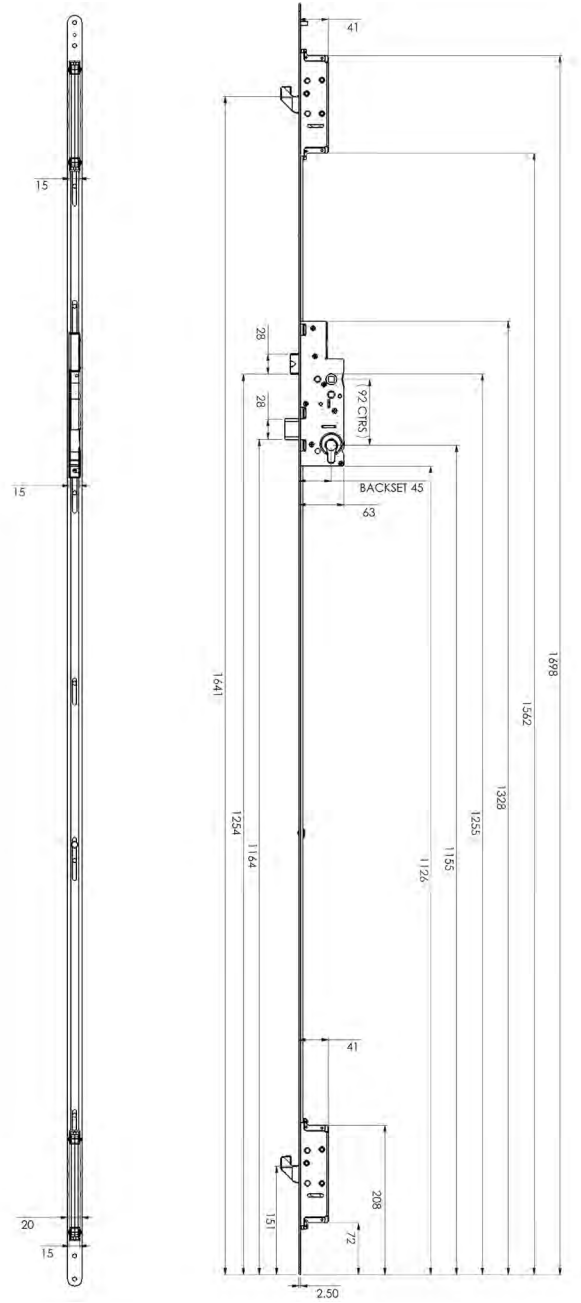

3PDL0057

3PDL0058

Lockmaster Key Turn Lock Yale

Lock Dimensions

3PDL0057

3PDL0058

Slam Shut Door Lock Yale

AutoEngage