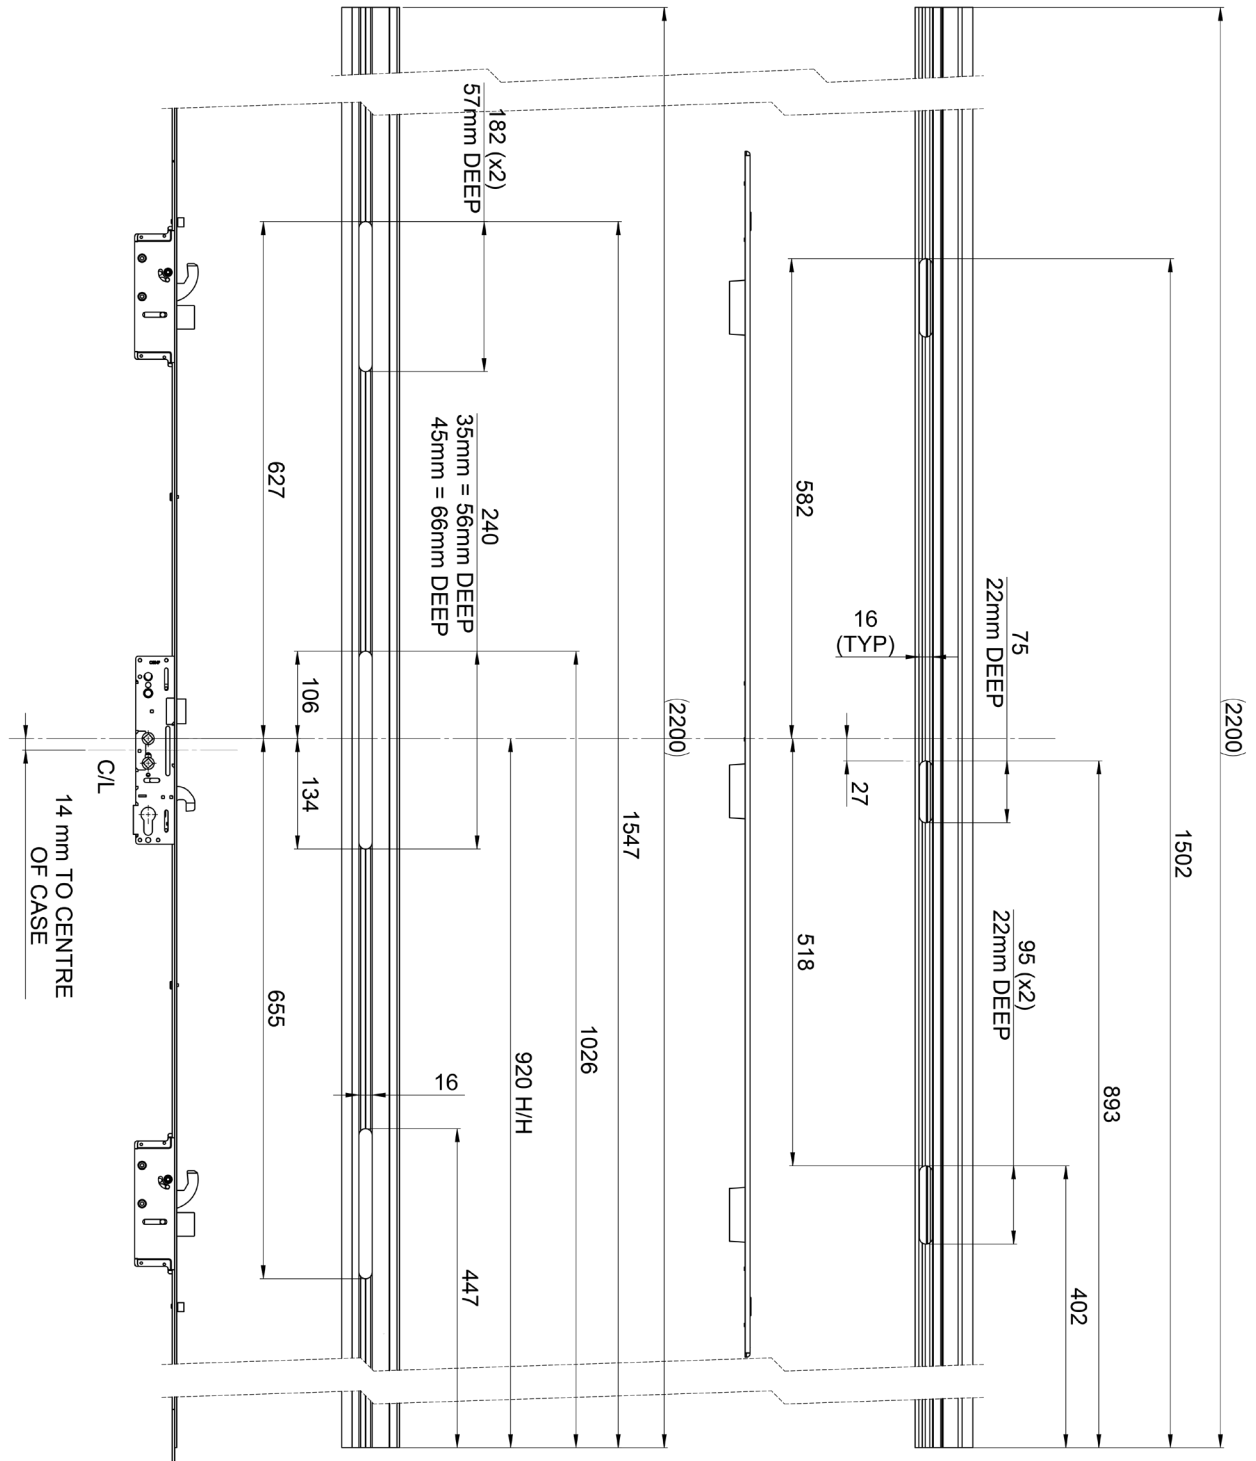

Multi-Point Door Locks

Yale

3MML4001 Routing Details

ROUTING PREP. IS NOT PROFILE SPECIFIC

ONE PIECE KEEP REFERENCE:
LH- 3MML4041
RH- 3MML4042