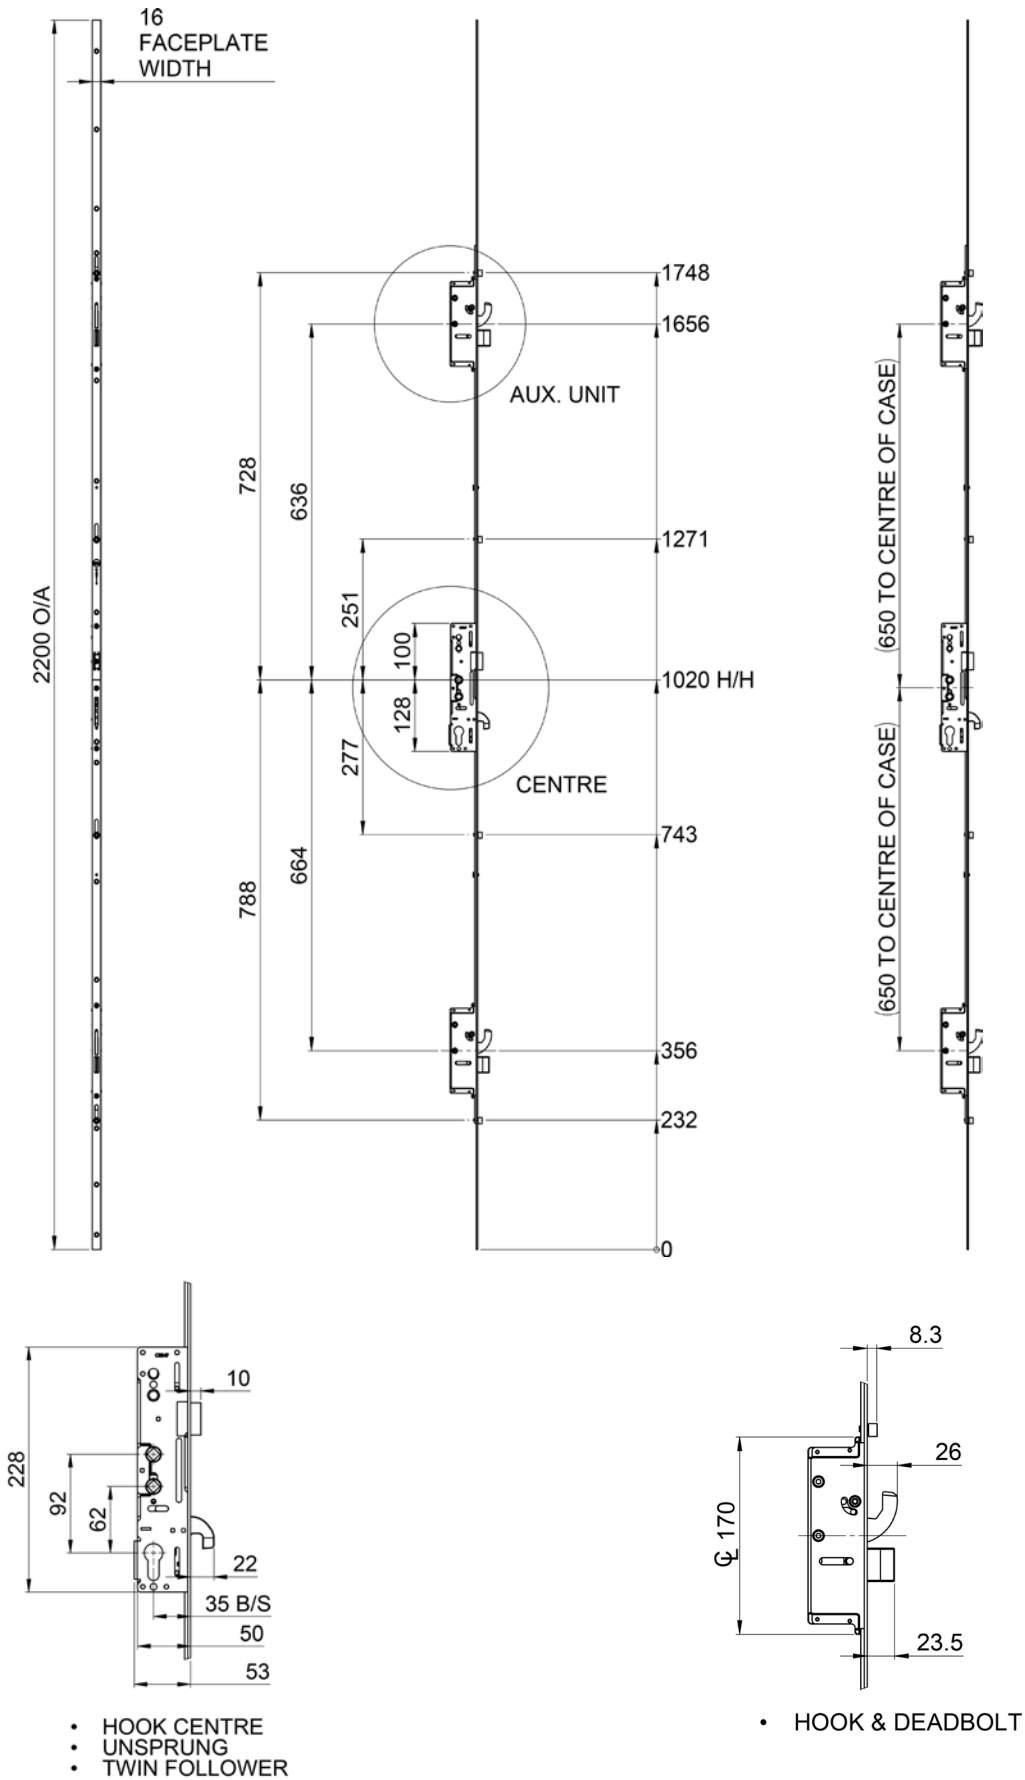

Multi-Point Door Locks Yale

3MML4004 Lock Dimensions