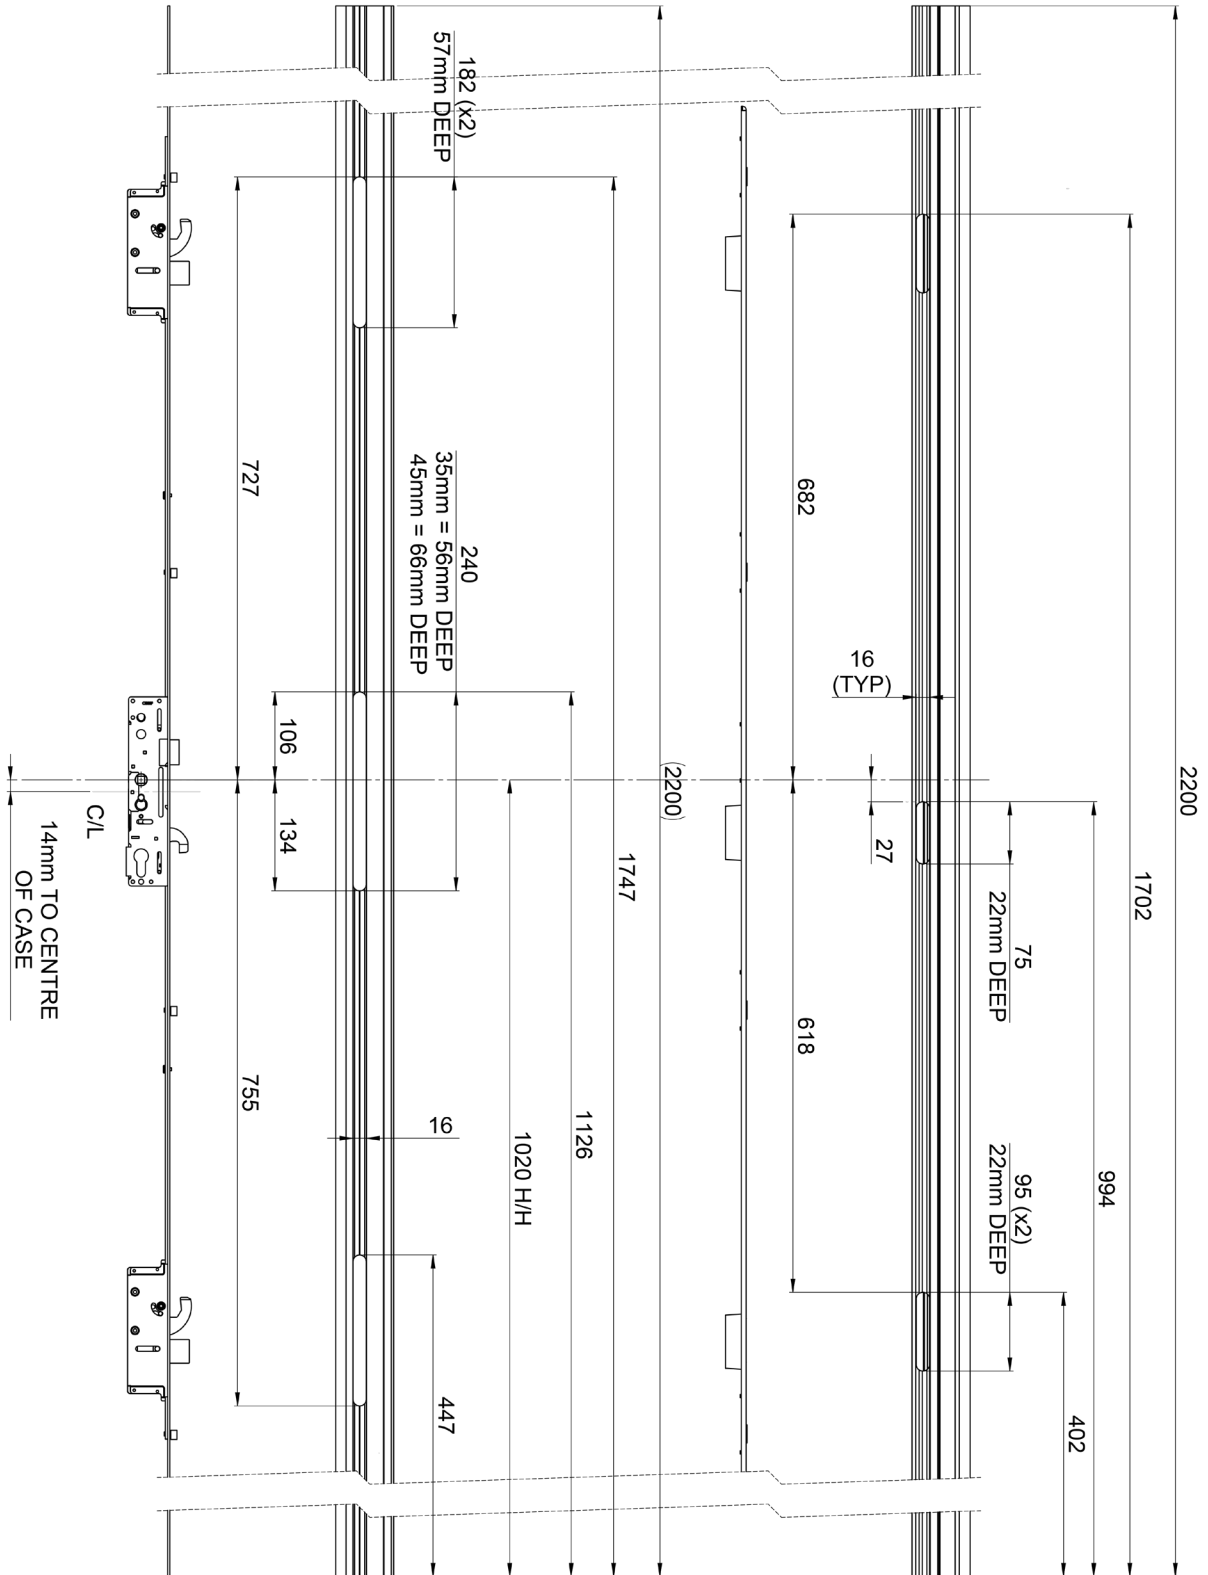

Multi-Point Door Locks Yale

3MML4104 Routing Details

ROUTING PREP. IS NOT PROFILE SPECIFIC

ONE PIECE KEEP REFERENCE:
LH- 3MML4047
RH- 3MML4048