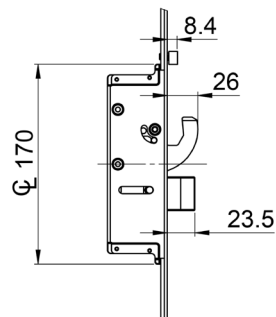

Multi-Point Door Locks Yale

3MML4103 Lock Dimensions

- HOOK CENTRE
- SPRUNG
- SINGLE FOLLOWER

- HOOK & DEADBOLT

Multi-Point Door Locks Yale

3MML4103 Routing Details

ONE PIECE KEEP REFERENCE:
LH- 3MML4045
RH- 3MML4046