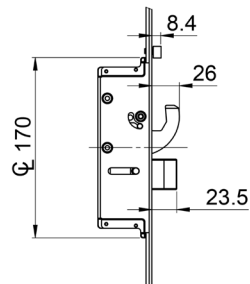

Multi-Point Door Locks Yale

3MML4101 Lock Dimensions

- HOOK CENTRE
- SPRUNG
- SINGLE FOLLOWER

- HOOK & DEADBOLT

THE EXPERT BRAND FOR
WINDOW AND DOOR HARDWARE

The VBH Multi-Service Package. More Products. More Service. More at www.vbhgb.com