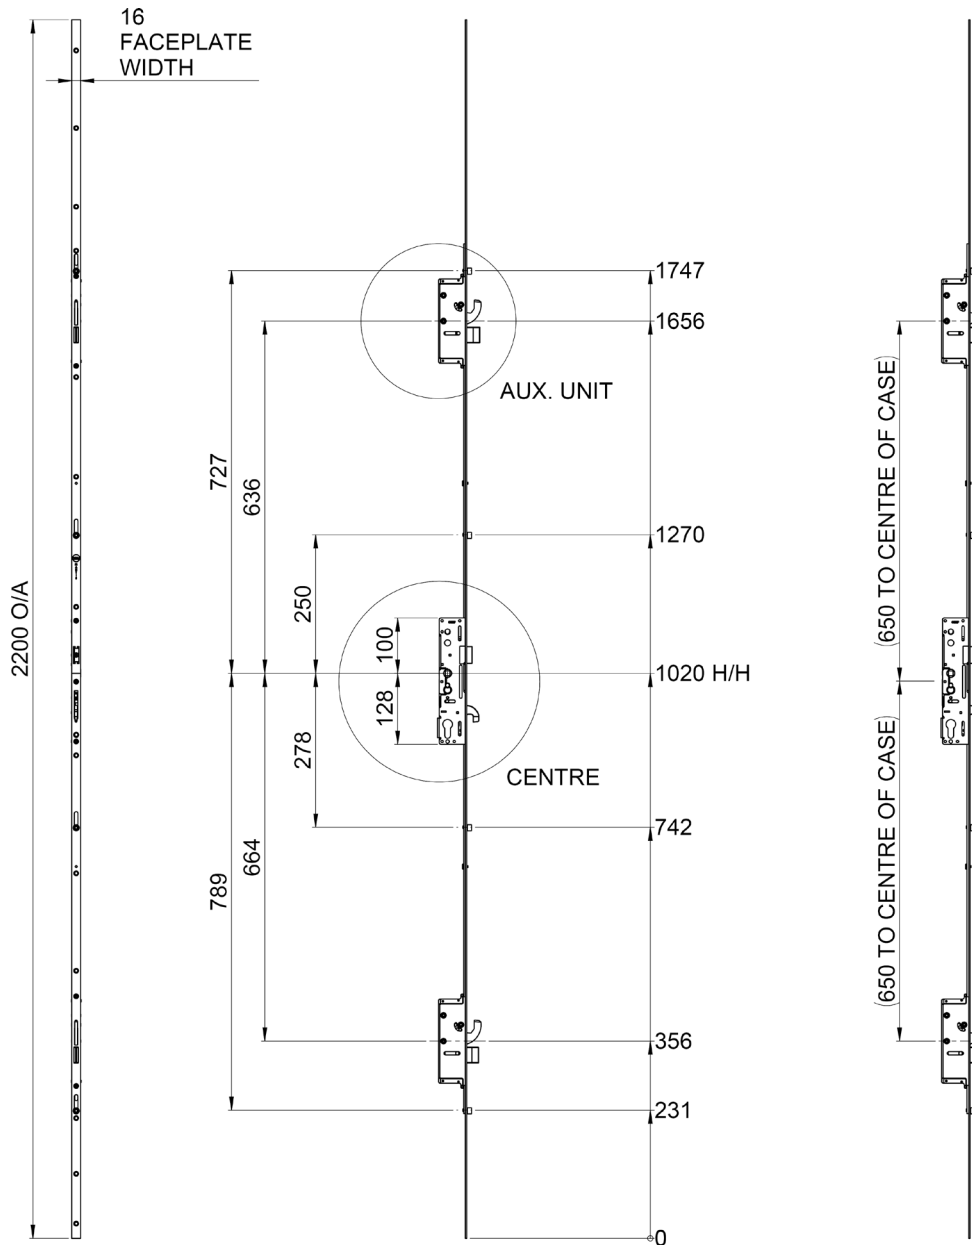

Multi-Point Door Locks Yale

3MML4104 Lock Dimensions