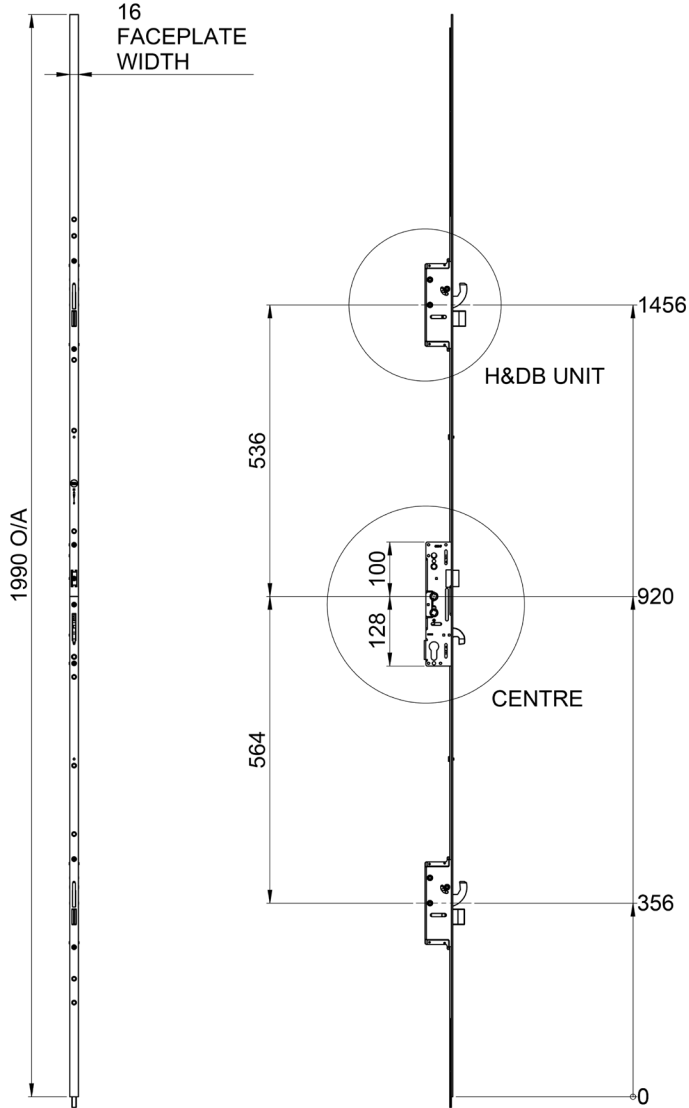

Multi-Point Door Locks Yale

3MML4005 Lock Dimensions

- HOOK CENTRE
- UNSPRUNG
- TWIN FOLLOWER