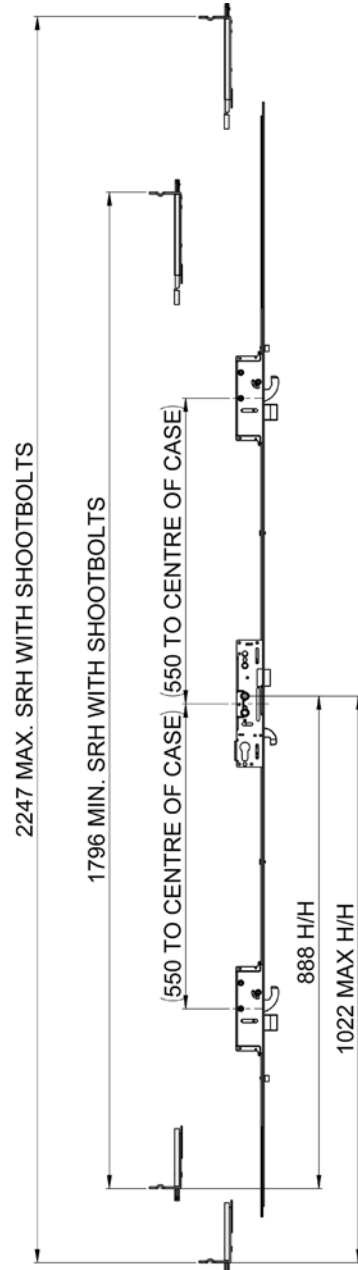

Multi-Point Door Locks Yale

3MML4001 Lock Dimensions

• HOOK & DEADBOLT

- HOOK CENTRE UNSPRUNG
- TWIN FOLLOWER