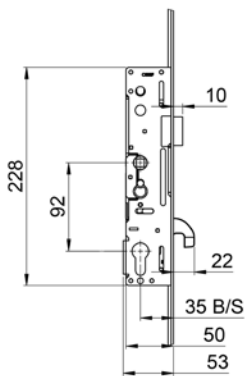

Multi-Point Door Locks Yale

3MML4102 Lock Dimensions

- HOOK CENTRE
- SPRUNG
- ONE FOLLOWER