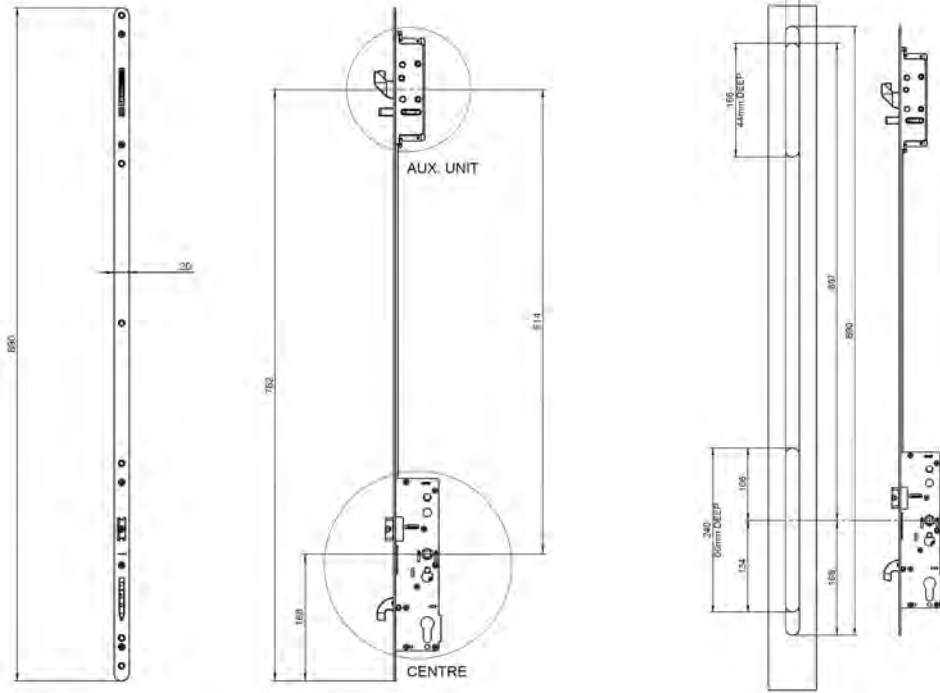

Stable Door Lock Set Yale

2 - Leaf Stable Door Set for Composite Doors

Description	VBH Code	Box Qty
Top Lock Unit	3YDL0203	5
Bottom Lock Unit	3YDL0204	5
Latch/Hook & Deadbolt Plate LH (2 Required)	3YDL0121	5
Latch/Hook & Deadbolt Plate RH (2 Required)	3YDL0122	5
Hook End Keep (2 Required)	3YDL0217	5

- Deadbolt and hook/linear bolt security
- 45mm backset
- Quick turn locking on lower door (no winding)
- Minimal door furniture required (works with greenteQ Suited furniture)
- Hard wearing stainless steel faceplate (Grade 430)
- Benefits from strong and respected Yale branding
- Yale 10 Year mechanical guarantee

Top Lock