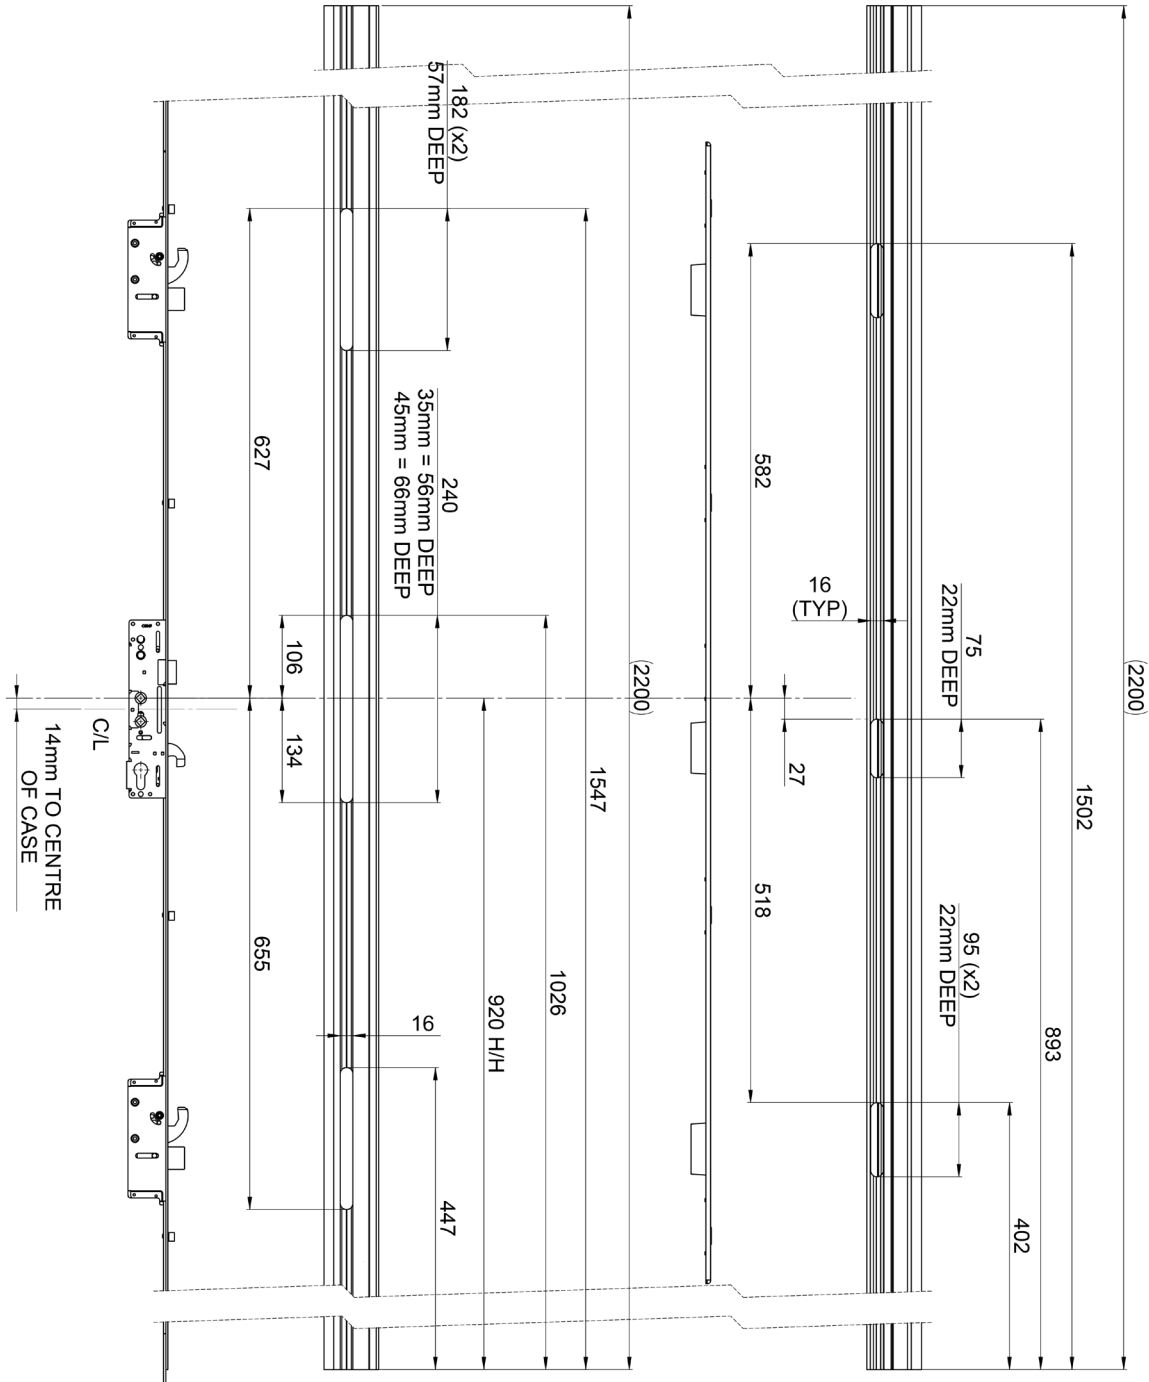

Multi-Point Door Locks Yale

3MML4002 Lock Dimensions

- HOOK CENTRE
- UNSPRUNG
- TWIN FOLLOWER

- HOOK & DEADBOLT

Multi-Point Door Locks Yale

3MML4002 Routing Details

ONE PIECE KEEP REFERENCE:
LH - 3MML4043
RH - 3MML4044