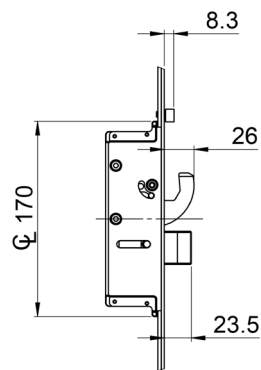

Multi-Point Door Locks Yale

3MML4102 Lock Dimensions

- HOOK CENTRE
- SPRUNG
- ONE FOLLOWER

- HOOK & DEADBOLT

Multi-Point Door Locks Yale

3MML4102 Routing Details

ROUTING PREP. IS NOT PROFILE SPECIFIC

ONE PIECE KEEP REFERENCE:
LH- 3MML4043
RH- 3MML4044