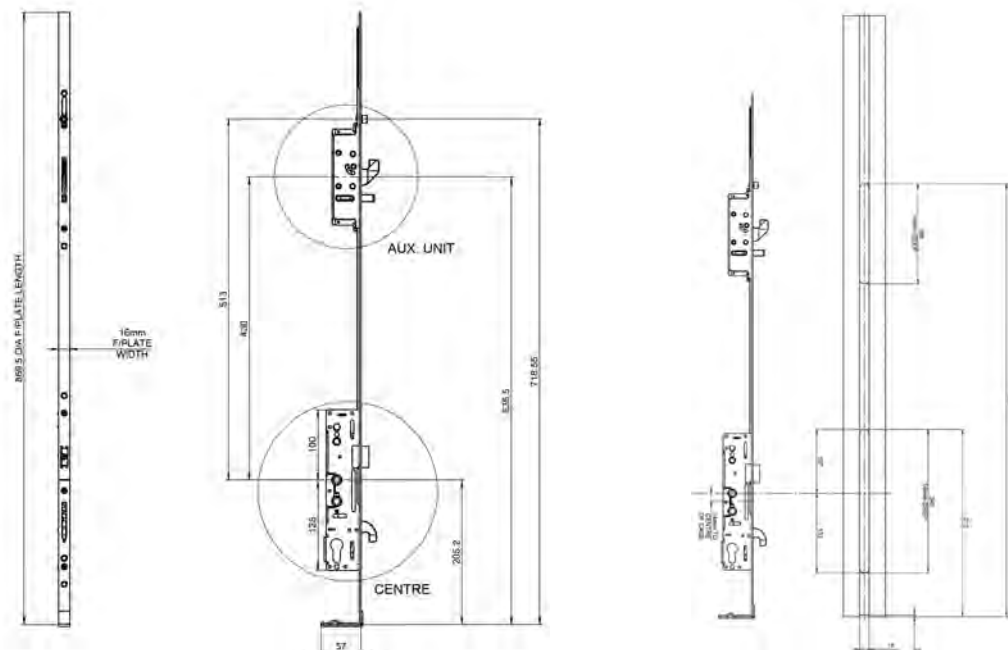

Stable Door Lock Set Yale

2 - Leaf Stable Door Set for PVCu Doors

Description	VBH Code	Box Qty
Top Lock Unit	3YDL0200	5
Bottom Lock Unit - 30mm Shootbolt	3YDL0201	5
Bottom Lock Unit - 60mm Shootbolt	3YDL0202	5
Top Door Keep LH (6)*	3YDL0211	5
Top Door Keep RH (6)*	3YDL0212	5
Bottom Door Keep LH (5)*	3YDL0213	5
Bottom Door Keep RH (5)*	3YDL0214	5
Shootbolt Guide for Bottom Door	3YDL0220	5

- Full stable door functionality (split or full opening)
- Deadbolt and hook/linear bolt security
- 35mm backset
- Quick turn locking on lower door (no winding)
- Minimal door furniture required (works with greenteQ Suited furniture)
- Hard wearing stainless steel faceplate
- Benefits from strong and respected Yale branding
- Yale 10 Year mechanical guarantee

*Figure in brackets denotes the quantity of profile related underpackers required.

(VBH Item Code Prefix 3MML52**)

Top Lock