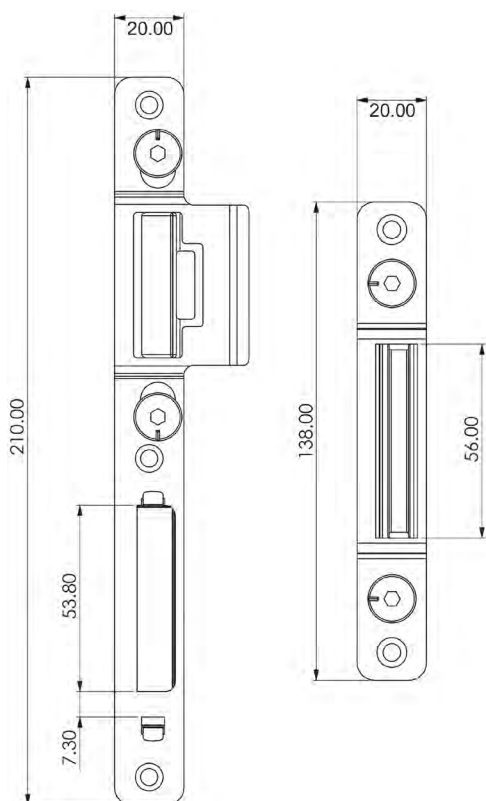

Lockmaster Key Turn Lock Yale

KTA Key Turn Lock

Latch, deadbolt and 2 x tapered hook & linear bolt combination points
Perfect for composite doors fitted with a pull bar or fixed knob
Provides compression when closing - perfect for exposed installations
Held on latch when door closes - combats 'follow-in crime'
Main locking points engage and disengage by turning the profile cylinder's key
20mm faceplate with radius ends
Classic and 'Heritage' high level cylinder variants
Tested to BS EN 1670 Grade 4 (240 hours NSS)
Yale 1-year surface guarantee
Covered by the Yale 10-year mechanical guarantee

Description	VBH Code	Box Qty
Classic Lockmaster KTA 1770 F20R/45BS	3PDL0057	5
Heritage Lockmaster KTA 1770 F20R/45BS	3PDL0058	5

Striker Plates

Description	VBH Code	Box Qty
LH Adjustable Keep Set	3PDL0055	40
RH Adjustable Keep Set	3PDL0056	40