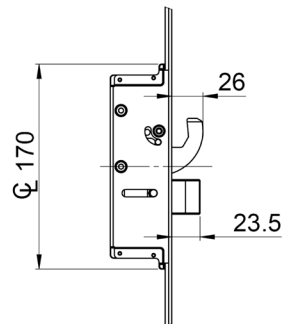

Door Lock

Description	VBH Code	Box Qty
35mm BS Door Lock	3MML4002	5

One-Piece Striker Plate Option

Description	LH	RH	Box Qty
Standard (11)	3MML4043	3MML4044	20

Multi-Keep Option

Description	LH	RH	Box Qty
Multi-Keep Set (9)	3MML4051	3MML4052	32

Multi-Point Door Locks Yale

3MML4005 Lock Dimensions

- HOOK CENTRE
- UNSPRUNG
- TWIN FOLLOWER

- HOOK & DEADBOLT

Multi-Point Door Locks Yale

3MML4005 Routing Details

ONE PIECE KEEP REFERENCE:
LH- 3MML4049
RH- 3MML4050