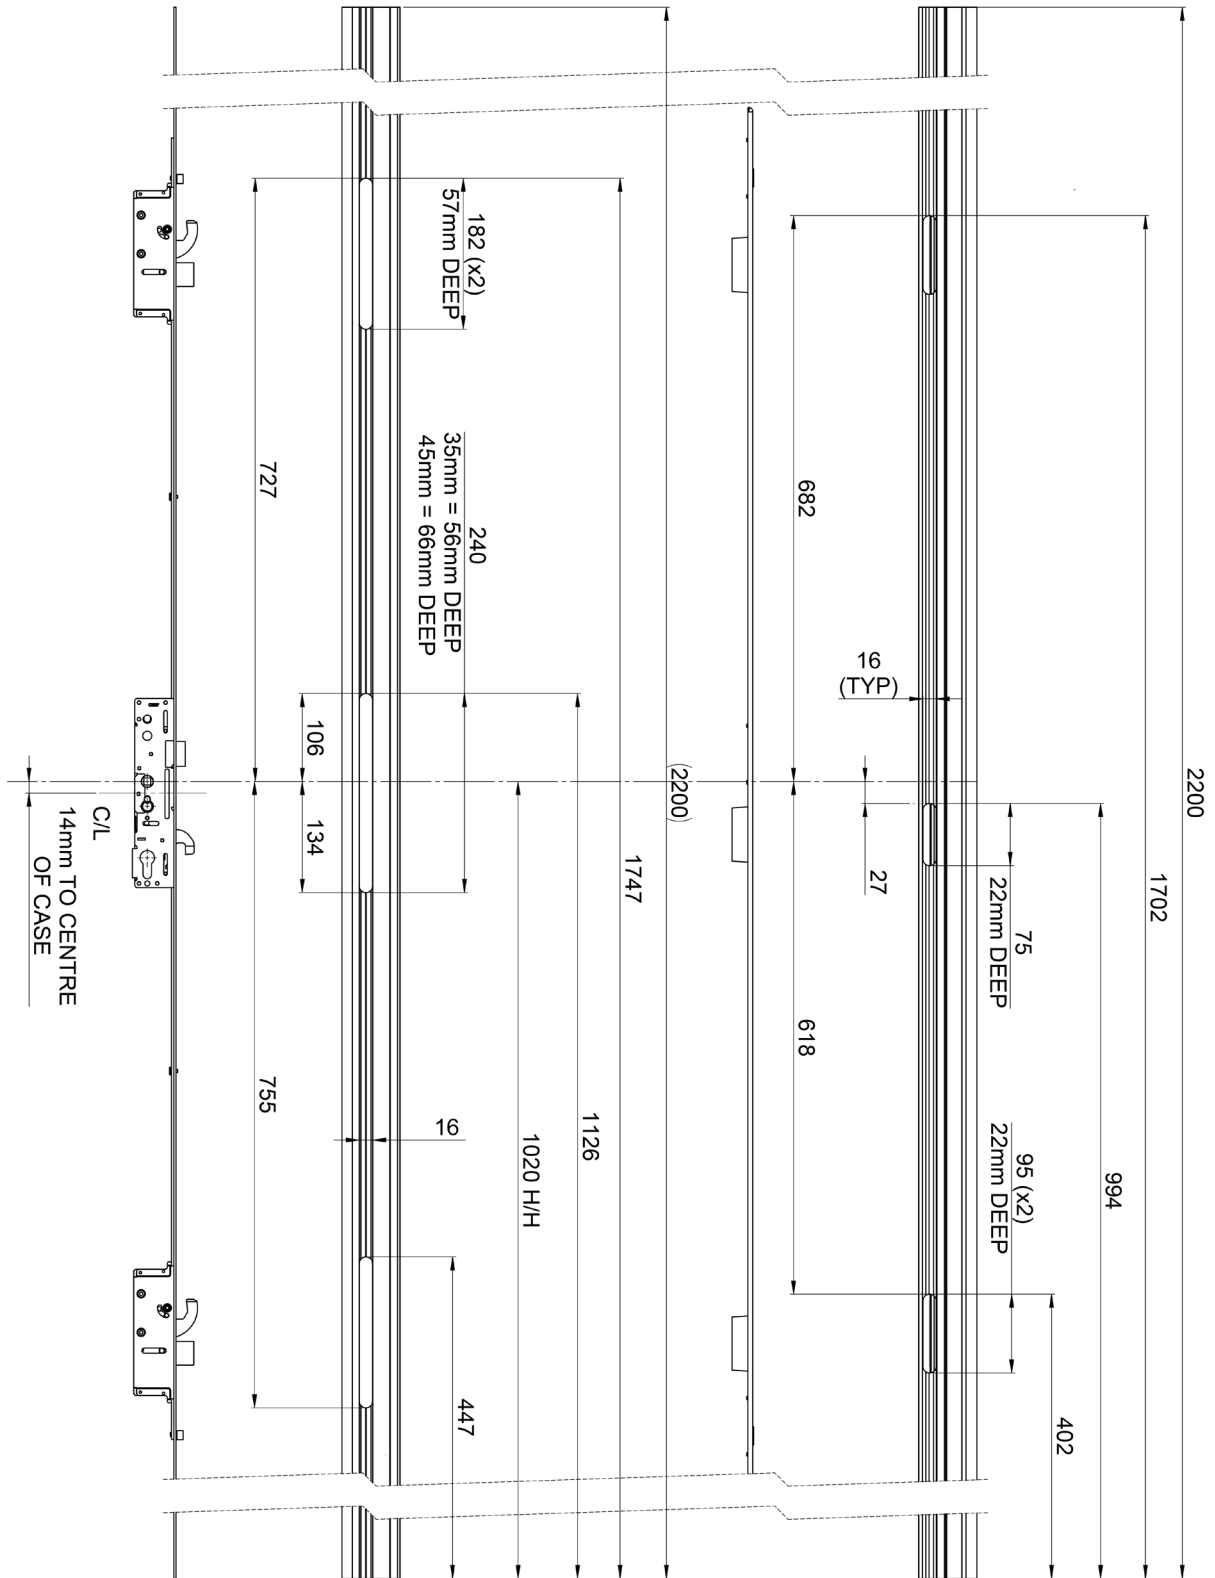

Multi-Point Door Locks Yale

3MML4102 Lock Dimensions

- HOOK CENTRE
- SPRUNG
- ONE FOLLOWER

- HOOK & DEADBOLT

Multi-Point Door Locks Yale

3MML4102 Routing Details

ROUTING PREP. IS NOT PROFILE SPECIFIC

ONE PIECE KEEP REFERENCE:
LH- 3MML4043
RH- 3MML4044