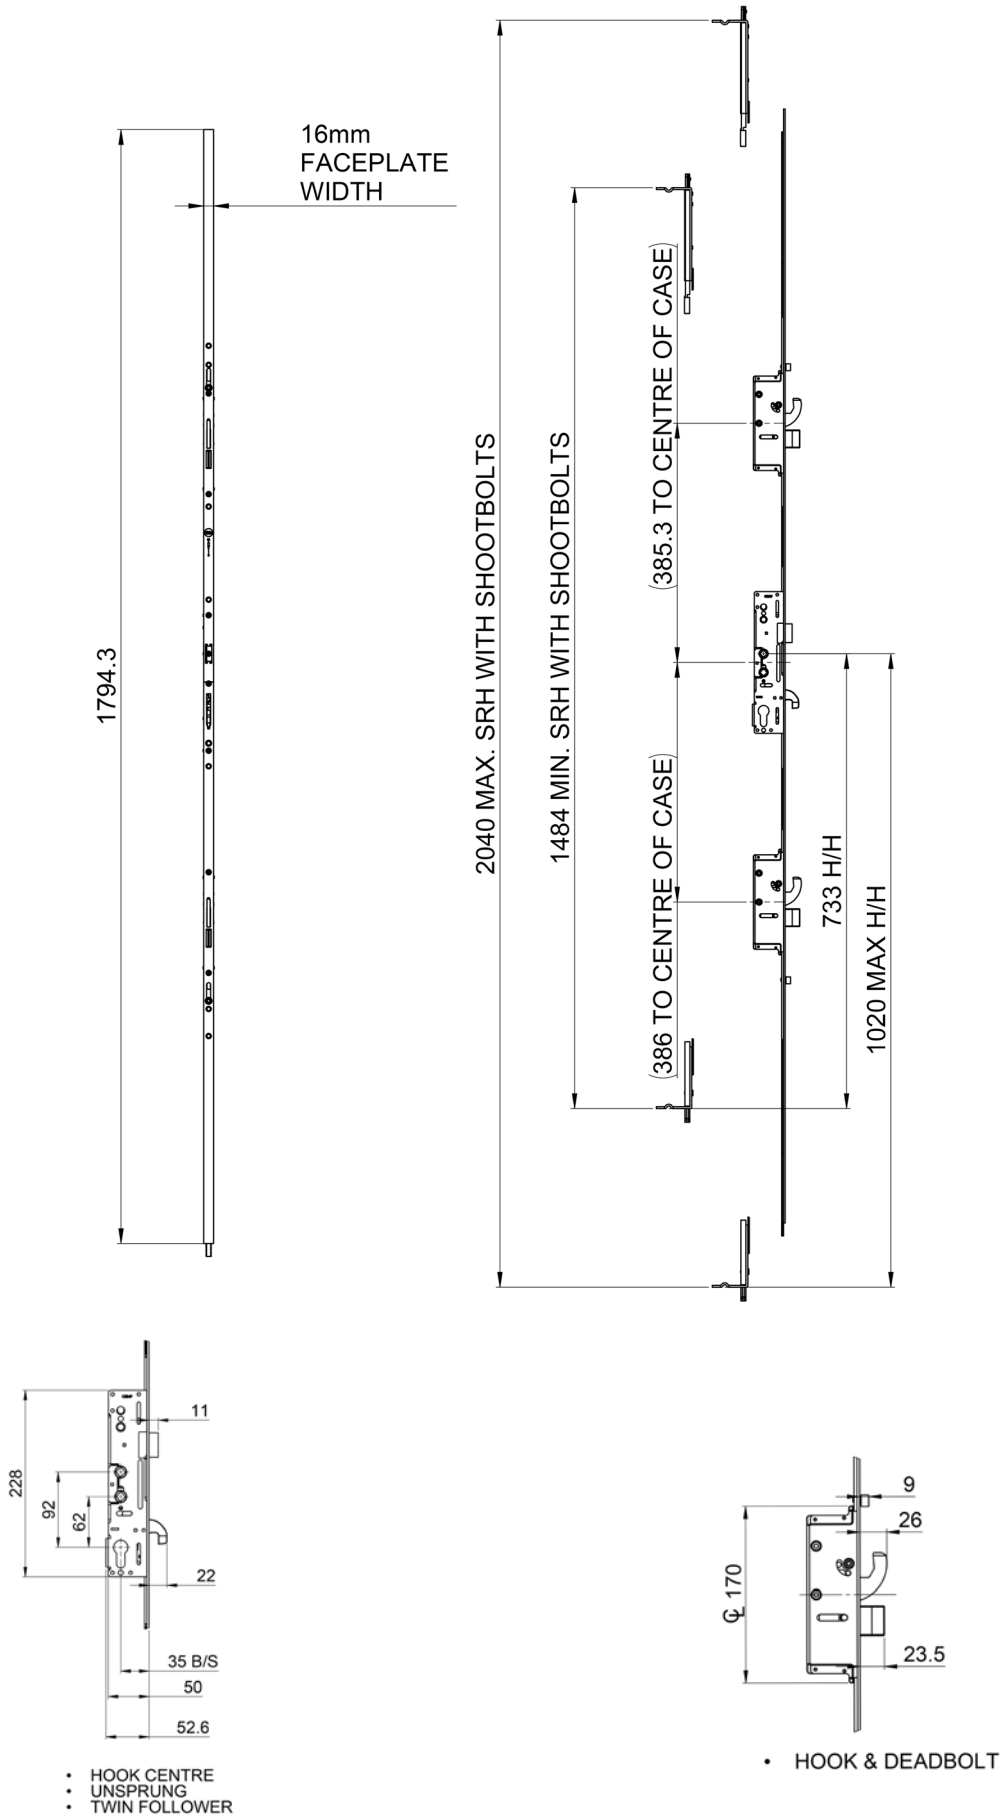

Multi-Point Door Locks Yale

3MML4006 Lock Dimensions