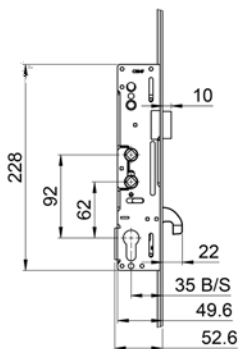

Multi-Point Door Locks Yale

3MML4003 Lock Dimensions

- HOOK CENTRE
- UNSPRUNG
- TWIN FOLLOWER