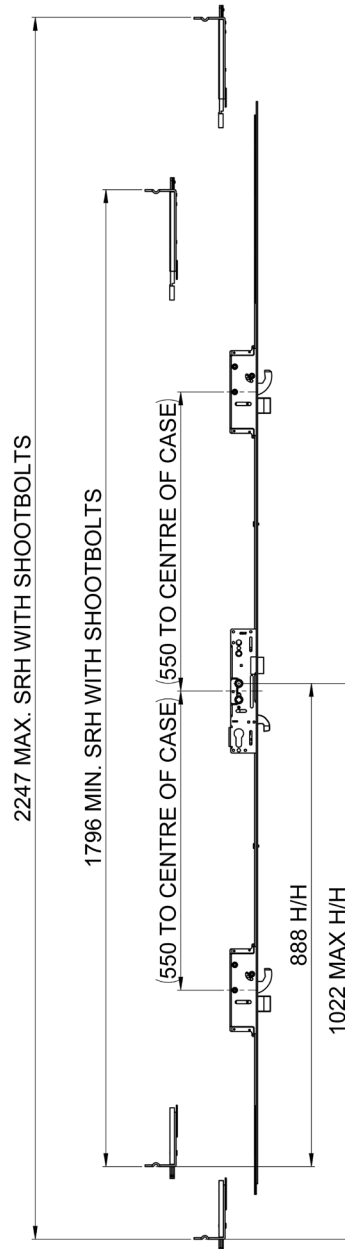

Multi-Point Door Locks Yale

3MML4002 Lock Dimensions

- HOOK CENTRE
- UNSPRUNG
- TWIN FOLLOWER

- HOOK & DEADBOLT

Multi-Point Door Locks Yale

3MML4002 Routing Details

ONE PIECE KEEP REFERENCE:
LH - 3MML4043
RH - 3MML4044

Multi-Point Door Locks Yale

3MML4005 Lock Dimensions

- HOOK CENTRE
- UNSPRUNG
- TWIN FOLLOWER

- HOOK & DEADBOLT

Multi-Point Door Locks Yale

3MML4005 Routing Details

ONE PIECE KEEP REFERENCE:
LH- 3MML4049
RH- 3MML4050