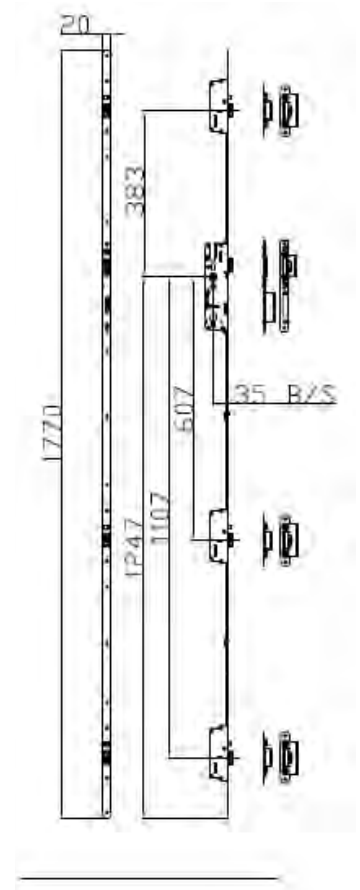

Classic 16mm FP

Classic 20mm FP

Heritage 16mm FP

Heritage 20mm FP

Stable Door Lock Set Yale

2 - Leaf Stable Door Set for Composite Doors

Description	VBH Code	Box Qty
Top Lock Unit	3YDL0203	5
Bottom Lock Unit	3YDL0204	5
Latch/Hook & Deadbolt Plate LH (2 Required)	3YDL0121	5
Latch/Hook & Deadbolt Plate RH (2 Required)	3YDL0122	5
Hook End Keep (2 Required)	3YDL0217	5