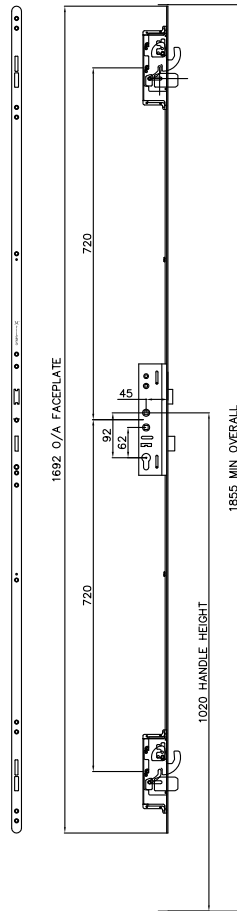

Multi-Point Door Locks Yale

3MML0267 & 3MML0305 Routing Details

Multi-Point Door Locks

Yale

Mantis 3 - 20mm Radiused Face Plate - Unsprung Door Locks

- 2 Hooks/Deadbolts
- 92/62PZ Unsprung Lever/Pad or 92PZ Sprung Lift/Lever
- 720mm lock case centres
- Radiused 20mm faceplate
- Triklad steel faceplate
- Use sprung handles on unsprung door locks