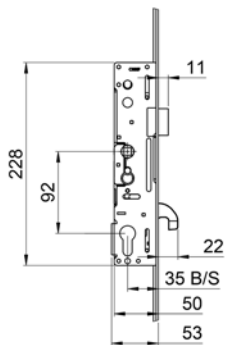

Multi-Point Door Locks Yale

3MML4105 Lock Dimensions

- HOOK CENTRE
- SPRUNG
- SINGLE FOLLOWER