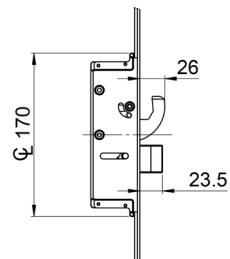

Multi-Point Door Locks Yale

3MML4105 Lock Dimensions

- HOOK CENTRE
- SPRUNG
- SINGLE FOLLOWER

- HOOK & DEADBOLT

Multi-Point Door Locks

Yale

3MML4105 Routing Details

ONE PIECE KEEP REFERENCE:
 LH- 3MML4049
 RH- 3MML4050