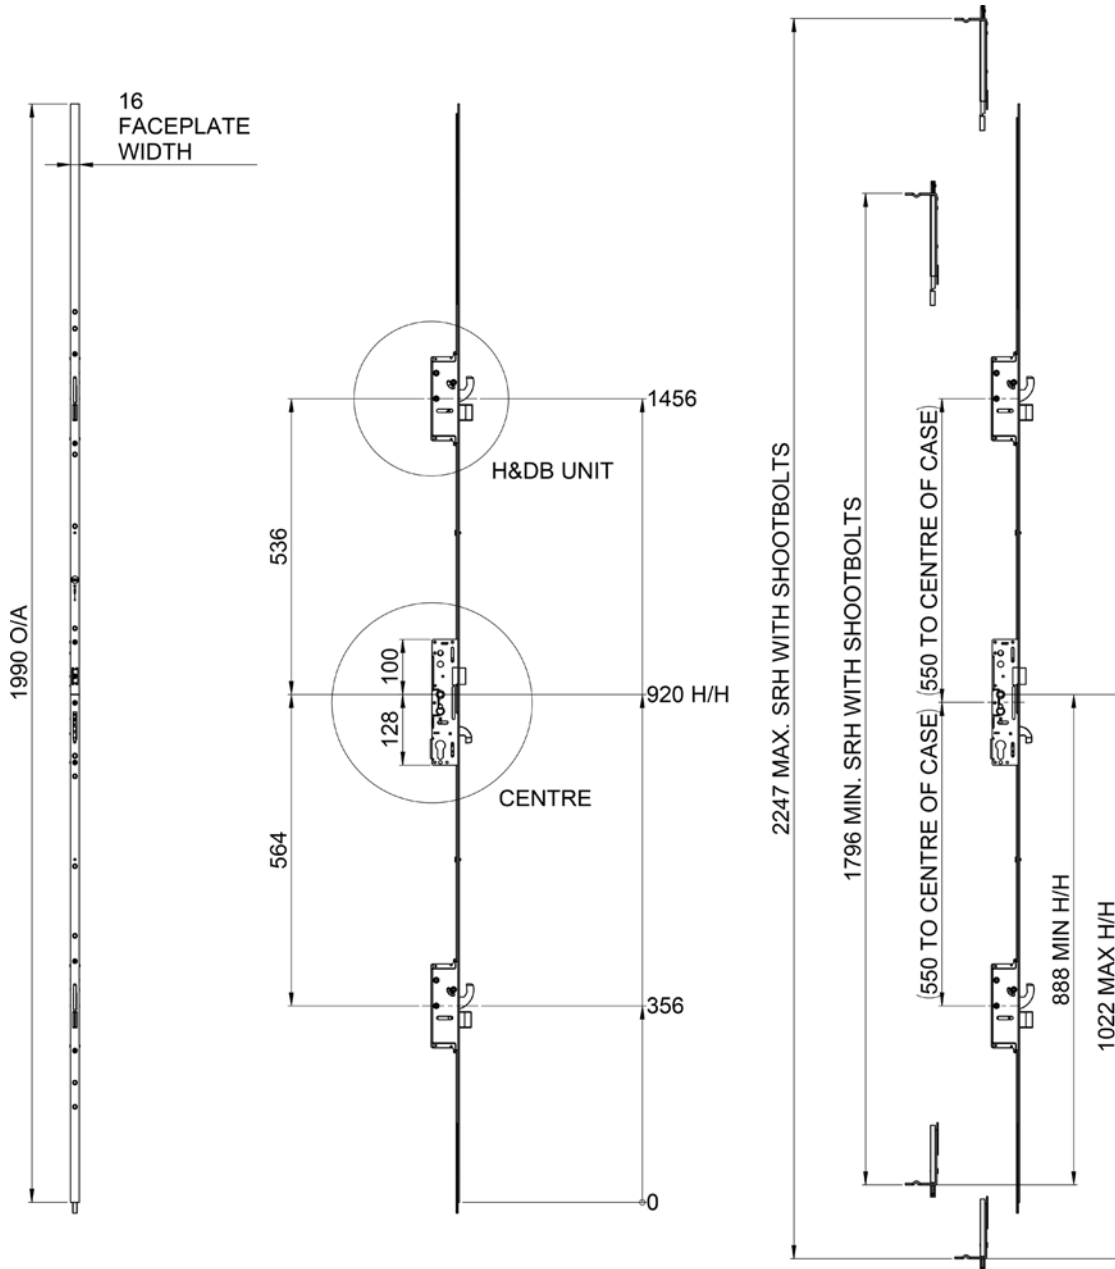

Multi-Point Door Locks Yale

3MML4105 Lock Dimensions

- HOOK CENTRE
- SPRUNG
- SINGLE FOLLOWER

- HOOK & DEADBOLT

Multi-Point Door Locks

Yale

3MML4105 Routing Details

ONE PIECE KEEP REFERENCE:
 LH- 3MML4049
 RH- 3MML4050