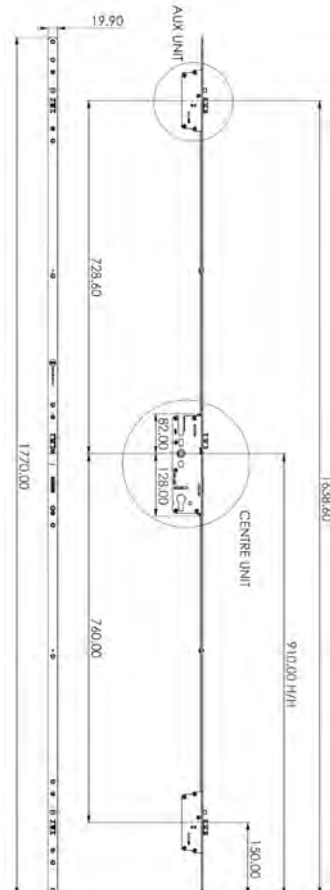

Classic 20mm FP