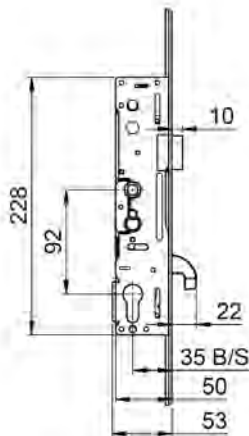

Multi-Point Door Locks Yale

3MML4103 Lock Dimensions

- HOOK CENTRE
- SPRUNG
- SINGLE FOLLOWER