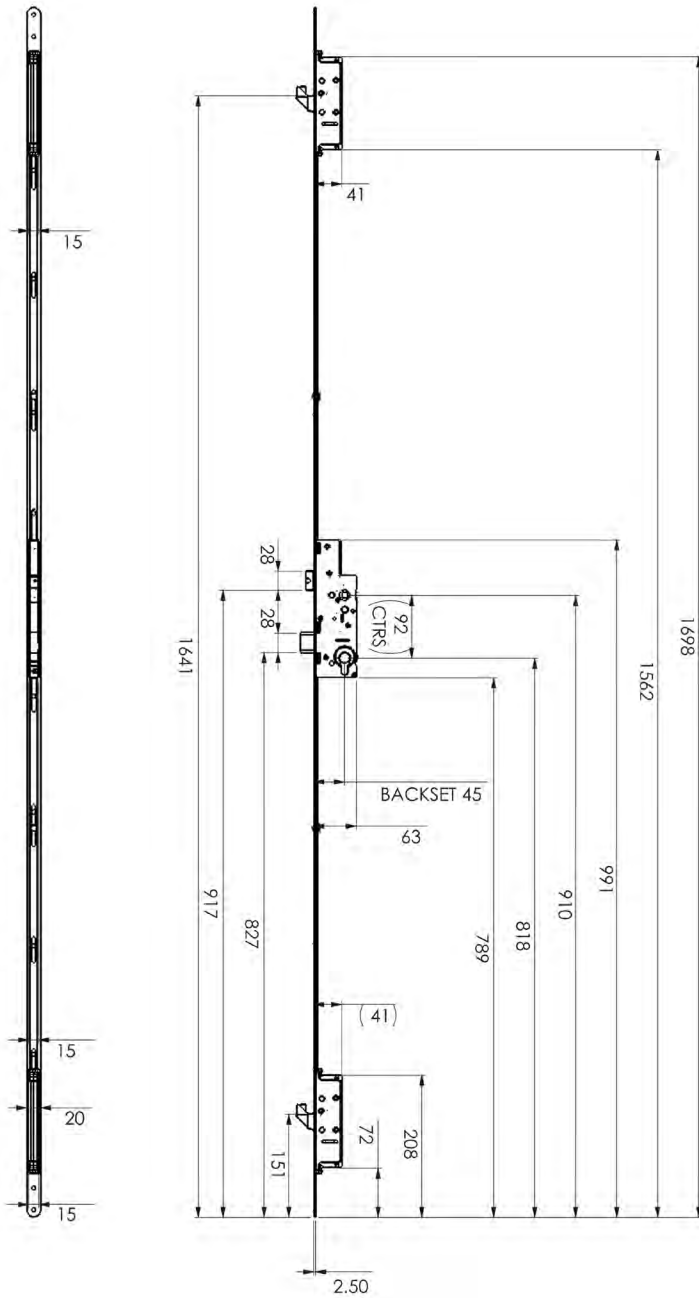

3PDL0057

3PDL0058

Lockmaster Key Turn Lock Yale

Lock Dimensions

3PDL0057

3PDL0058

Slam Shut Door Lock Yale

AutoEngage