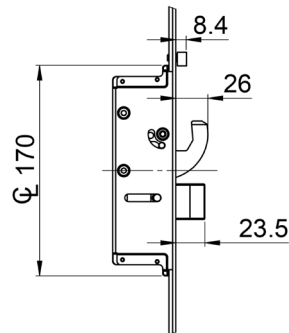

Door Lock

Description	VBH Code	Box Qty
35mm BS Door Lock	3MML4002	5

One-Piece Striker Plate Option

Description	LH	RH	Box Qty
Standard (11)	3MML4043	3MML4044	20

Multi-Keep Option

Description	LH	RH	Box Qty
Multi-Keep Set (9)	3MML4051	3MML4052	32

Multi-Point Door Locks Yale

3MML4001 Lock Dimensions

• HOOK & DEADBOLT

- HOOK CENTRE UNSPRUNG
- TWIN FOLLOWER

Multi-Point Door Locks

Yale

3MML4001 Routing Details

ROUTING PREP. IS NOT PROFILE SPECIFIC