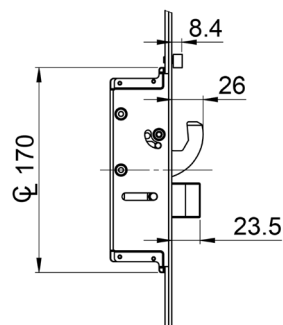

Door Lock

Description	VBH Code	Box Qty
35mm BS Door Lock	3MML4002	5

One-Piece Striker Plate Option

Description	LH	RH	Box Qty
Standard (11)	3MML4043	3MML4044	20

Multi-Keep Option

Description	LH	RH	Box Qty
Multi-Keep Set (9)	3MML4051	3MML4052	32

Door Lock

Description	VBH Code	Box Qty
35mm BS Unsprung Door Lock 92/62PZ	3MML4004	5

One-Piece Striker Plate

Description	LH	RH	Box Qty
Standard (11)	3MML4047	3MML4048	20

Profile Related Packers*

Description	VBH Code	Box Qty
Profile Related Packer Black	3MML - - - -	100

Door Lock

Description	VBH Code	Box Qty
35mm BS Extendable Door Lock	3MML4005	5

One-Piece Striker Plate

Description	LH	RH	Box Qty
Standard (9)	3MML4049	3MML4050	20

Vertical Shootbolts

Description	VBH Code	Box Qty
Shootbolt Pair (200mm Top & Btm)	3MML0040	25 Pr
Shootbolt Pair (200mm Top & 100mm Btm)	3MML0041	25 Pr
Sec Shootbolt Pair (150mm Top & 100mm Btm)	3MML0015	25 Pr

Multi-Point Door Locks Yale

3MML4003 Lock Dimensions

- HOOK CENTRE
- UNSPRUNG
- TWIN FOLLOWER

- HOOK & DEADBOLT

Multi-Point Door Locks

Yale

3MML4003 Routing Details

ONE PIECE KEEP REFERENCE:
 LH- 3MML4045
 RH- 3MML4046