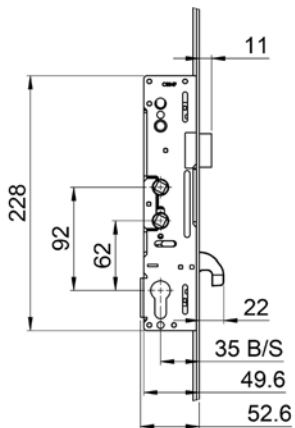

Door Lock

Description	VBH Code	Box Qty
35mm BS Door Lock	3MML4002	5

One-Piece Striker Plate Option

Description	LH	RH	Box Qty
Standard (11)	3MML4043	3MML4044	20

Multi-Keep Option

Description	LH	RH	Box Qty
Multi-Keep Set (9)	3MML4051	3MML4052	32

Multi-Point Door Locks Yale

3MML4005 Lock Dimensions

- HOOK CENTRE
- UNSPRUNG
- TWIN FOLLOWER

- HOOK & DEADBOLT

Multi-Point Door Locks Yale

3MML4005 Routing Details

ONE PIECE KEEP REFERENCE:
LH- 3MML4049
RH- 3MML4050