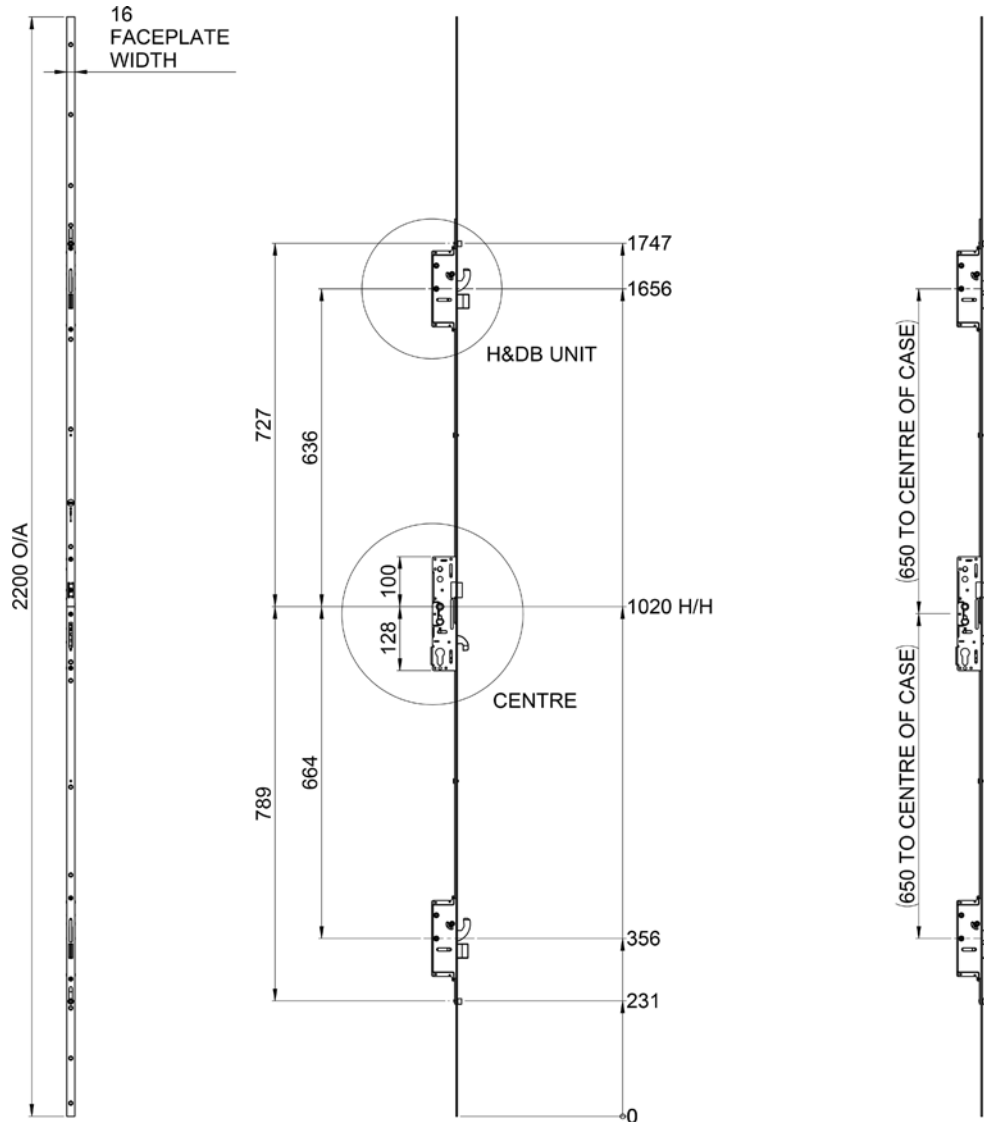

Multi-Point Door Locks Yale

3MML4102 Lock Dimensions

- HOOK CENTRE
- SPRUNG
- ONE FOLLOWER