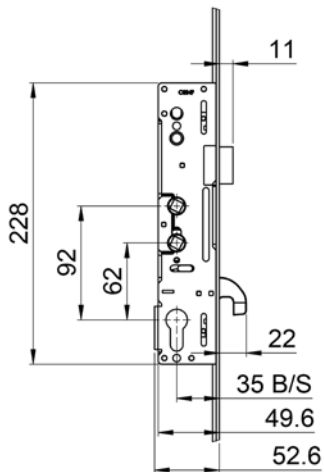

Door Lock

Description	VBH Code	Box Qty
35mm BS Door Lock	3MML4002	5

One-Piece Striker Plate Option

Description	LH	RH	Box Qty
Standard (11)	3MML4043	3MML4044	20

Multi-Keep Option

Description	LH	RH	Box Qty
Multi-Keep Set (9)	3MML4051	3MML4052	32

Multi-Point Door Locks Yale

3MML4002 Lock Dimensions

- HOOK CENTRE
- UNSPRUNG
- TWIN FOLLOWER

- HOOK & DEADBOLT

Multi-Point Door Locks Yale

3MML4002 Routing Details

ONE PIECE KEEP REFERENCE:
LH - 3MML4043
RH - 3MML4044

Door Lock

Description	VBH Code	Box Qty
35mm BS Unsprung Door Lock 92/62PZ	3MML4004	5

One-Piece Striker Plate

Description	LH	RH	Box Qty
Standard (11)	3MML4047	3MML4048	20

Profile Related Packers*

Description	VBH Code	Box Qty
Profile Related Packer Black	3MML - - - -	100

Multi-Point Door Locks Yale

3MML4001 Lock Dimensions

• HOOK & DEADBOLT

- HOOK CENTRE UNSPRUNG
- TWIN FOLLOWER

Multi-Point Door Locks

Yale

3MML4001 Routing Details

ROUTING PREP. IS NOT PROFILE SPECIFIC