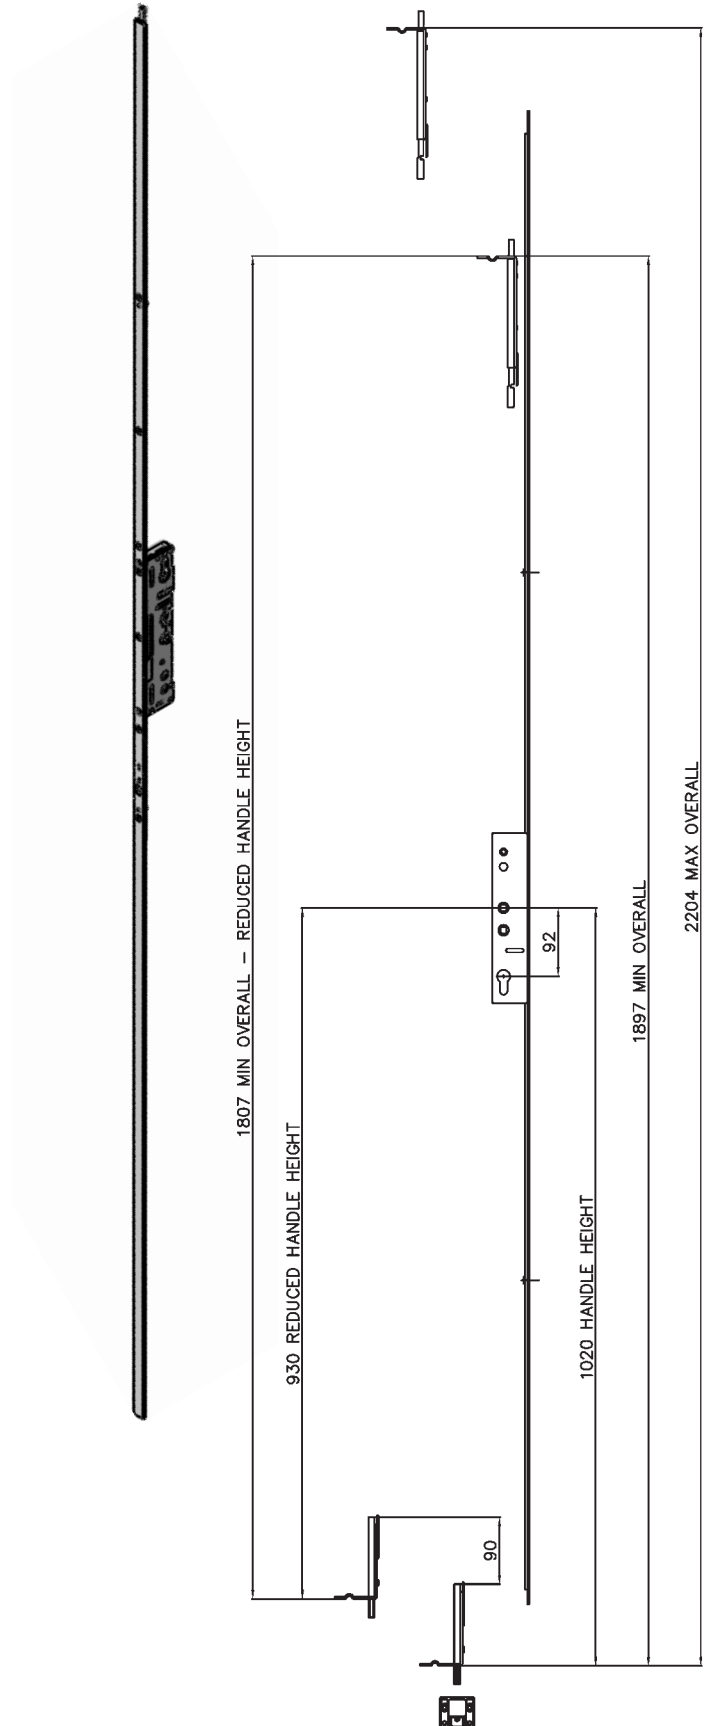

Multi-Point Door Locks

Yale

Mantis - Sprung Double Door Passive Gear

Lift/Lever operation

- Flat 16mm faceplate
- Extendable
- Stainless steel faceplate

Description	VBH Code	Box Qty
35mm BS Sprung Passive Door Lock 92PZ*	3MML0305	10
Shootbolt Pair (200mm Top & Btm)	3MML0040	25 Pr
Shootbolt Pair (200mm Top & 100mm Btm)	3MML0041	25 Pr
Sec Shootbolt Pr (150mm Top & 100mm Btm)	3MML0015	25 Pr

Striker Plates for Vertical Shootbolts

Description	Standard	Box Qty
Adj Single NO Dust Box (2)	3MML3016	200
Adj Single for Low Threshold	3MML3047	200
Adj Double NO Dust Box (3)	3MML3017	100
Adj Double for Low Threshold	3MML3046	100
Dust Box Tidy	3MML4036	Each

Profile Related Packers**

Description	VBH Code	Box Qty
Profile Related Packer Black	3MML - - - -	100

Please see pg 52 for routing details

*Compatible with sprung active door locks

** Refer to VBH or visit www.vbhgb.com for profile related packers for your door. The quantity required is noted in the figure in brackets by each striker plate.