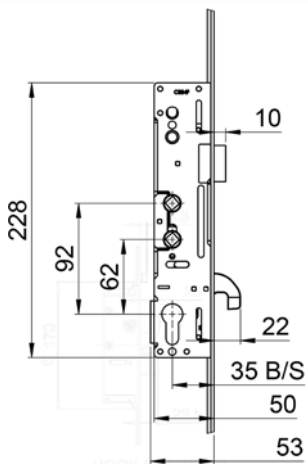

Multi-Point Door Locks Yale

3MML4002 Lock Dimensions

- HOOK CENTRE
- UNSPRUNG
- TWIN FOLLOWER

- HOOK & DEADBOLT

Multi-Point Door Locks Yale

3MML4002 Routing Details

ONE PIECE KEEP REFERENCE:
LH - 3MML4043
RH - 3MML4044