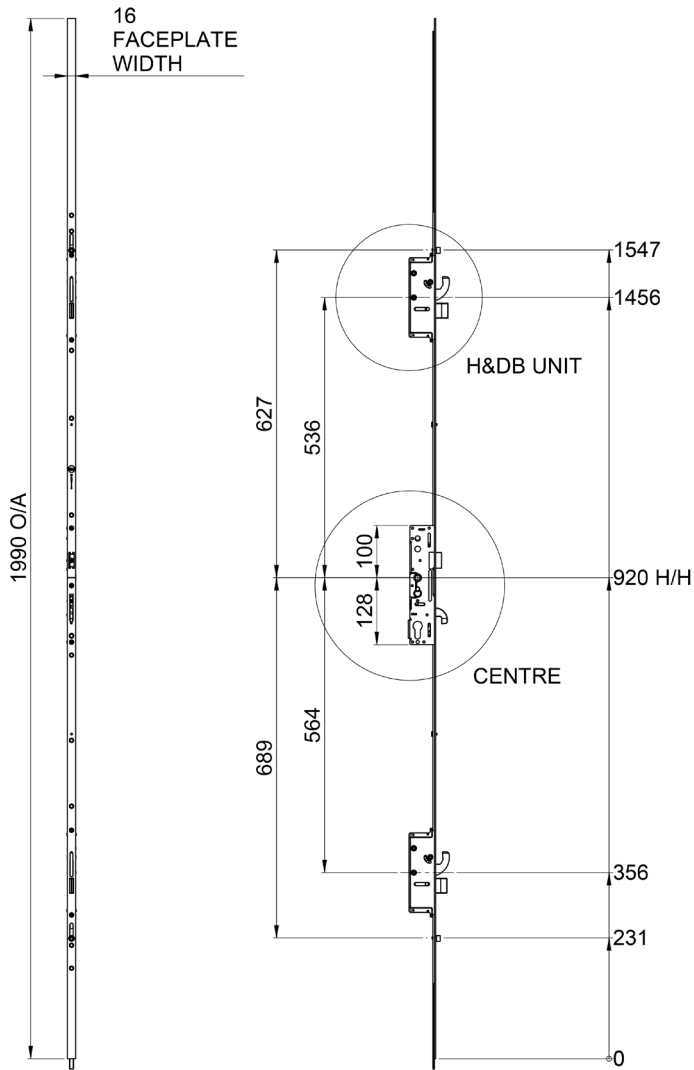

Multi-Point Door Locks Yale

3MML4101 Lock Dimensions

- HOOK CENTRE
- SPRUNG
- SINGLE FOLLOWER