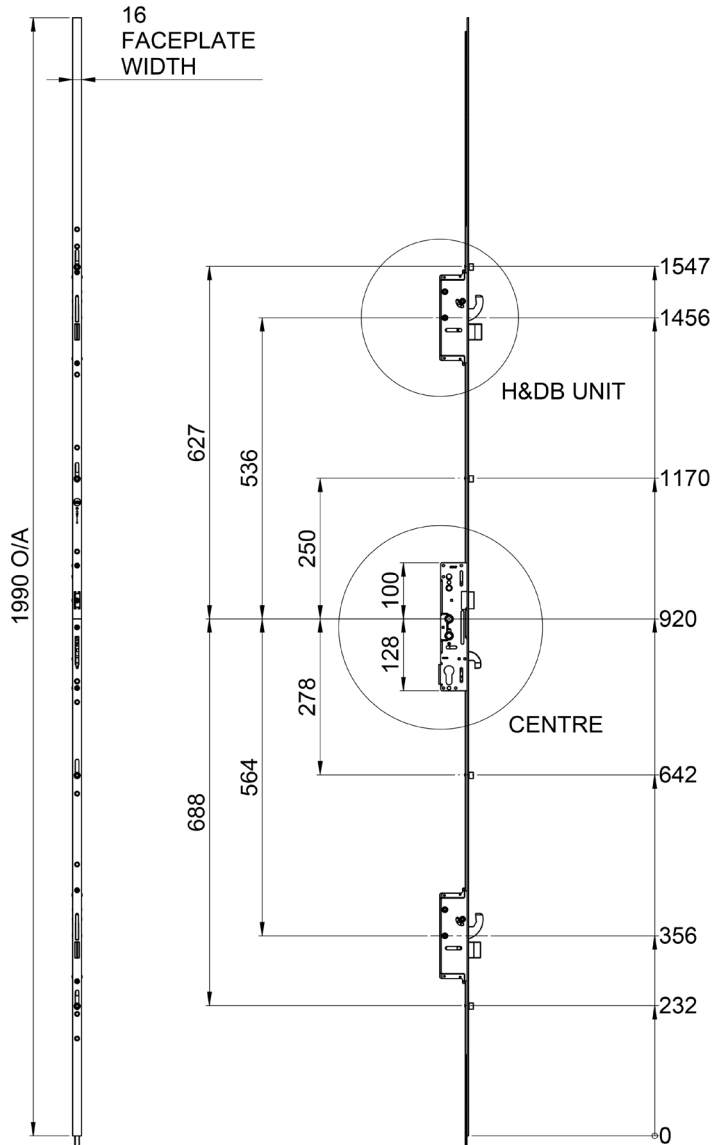

Multi-Point Door Locks Yale

3MML4003 Lock Dimensions

- HOOK CENTRE
- UNSPRUNG
- TWIN FOLLOWER