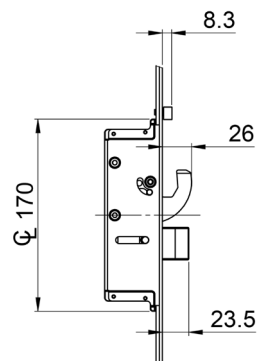

Multi-Point Door Locks Yale

3MML4002 Lock Dimensions

- HOOK CENTRE
- UNSPRUNG
- TWIN FOLLOWER

- HOOK & DEADBOLT

Multi-Point Door Locks Yale

3MML4002 Routing Details

ONE PIECE KEEP REFERENCE:
LH - 3MML4043
RH - 3MML4044