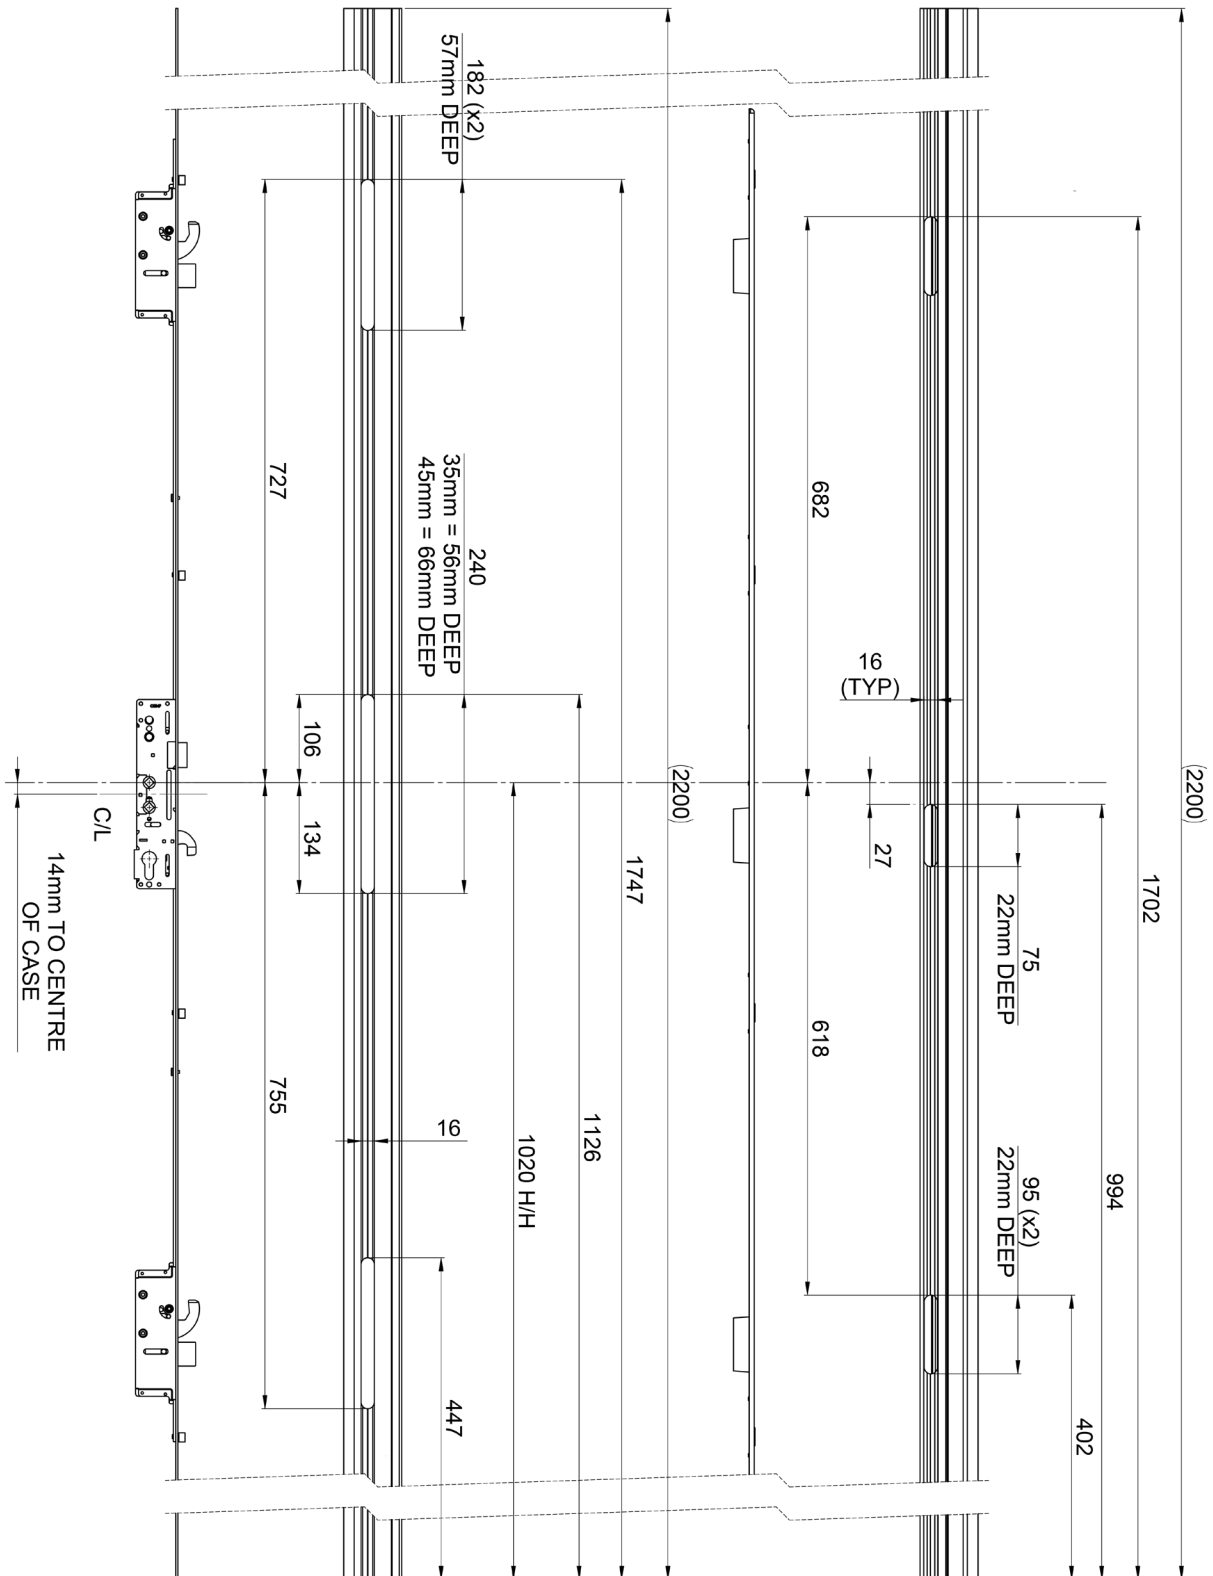

Multi-Point Door Locks

Yale

3MML4004 Routing Details

ONE PIECE KEEP REFERENCE:
LH- 3MML4047
RH- 3MML4048

ROUTING PREP. IS NOT PROFILE SPECIFIC