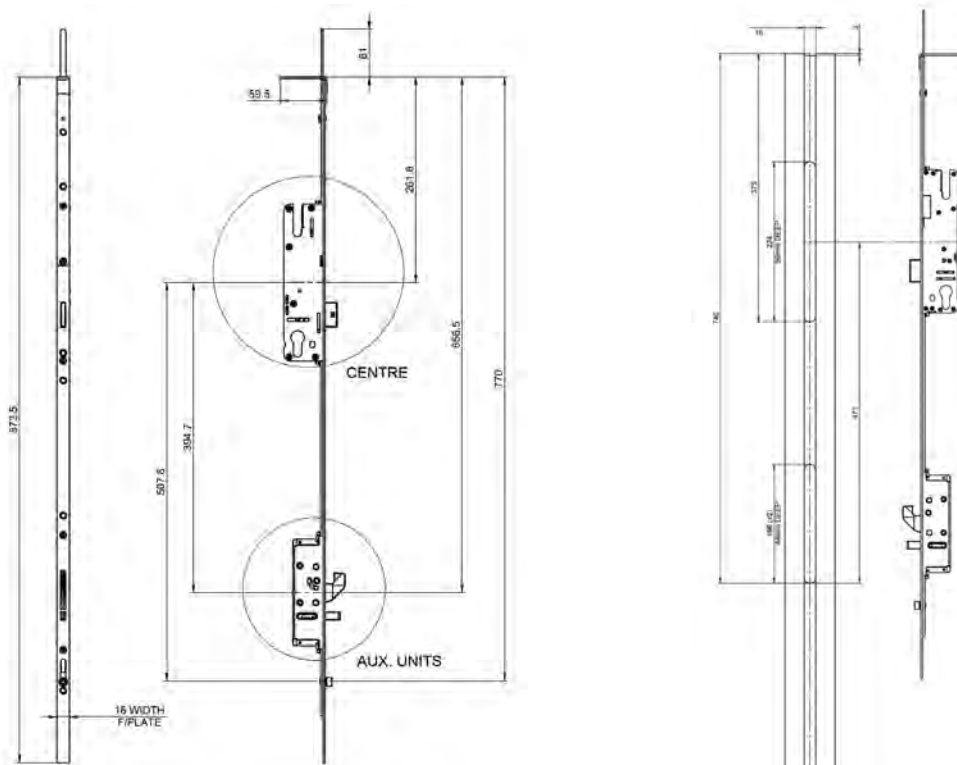

Bottom Lock