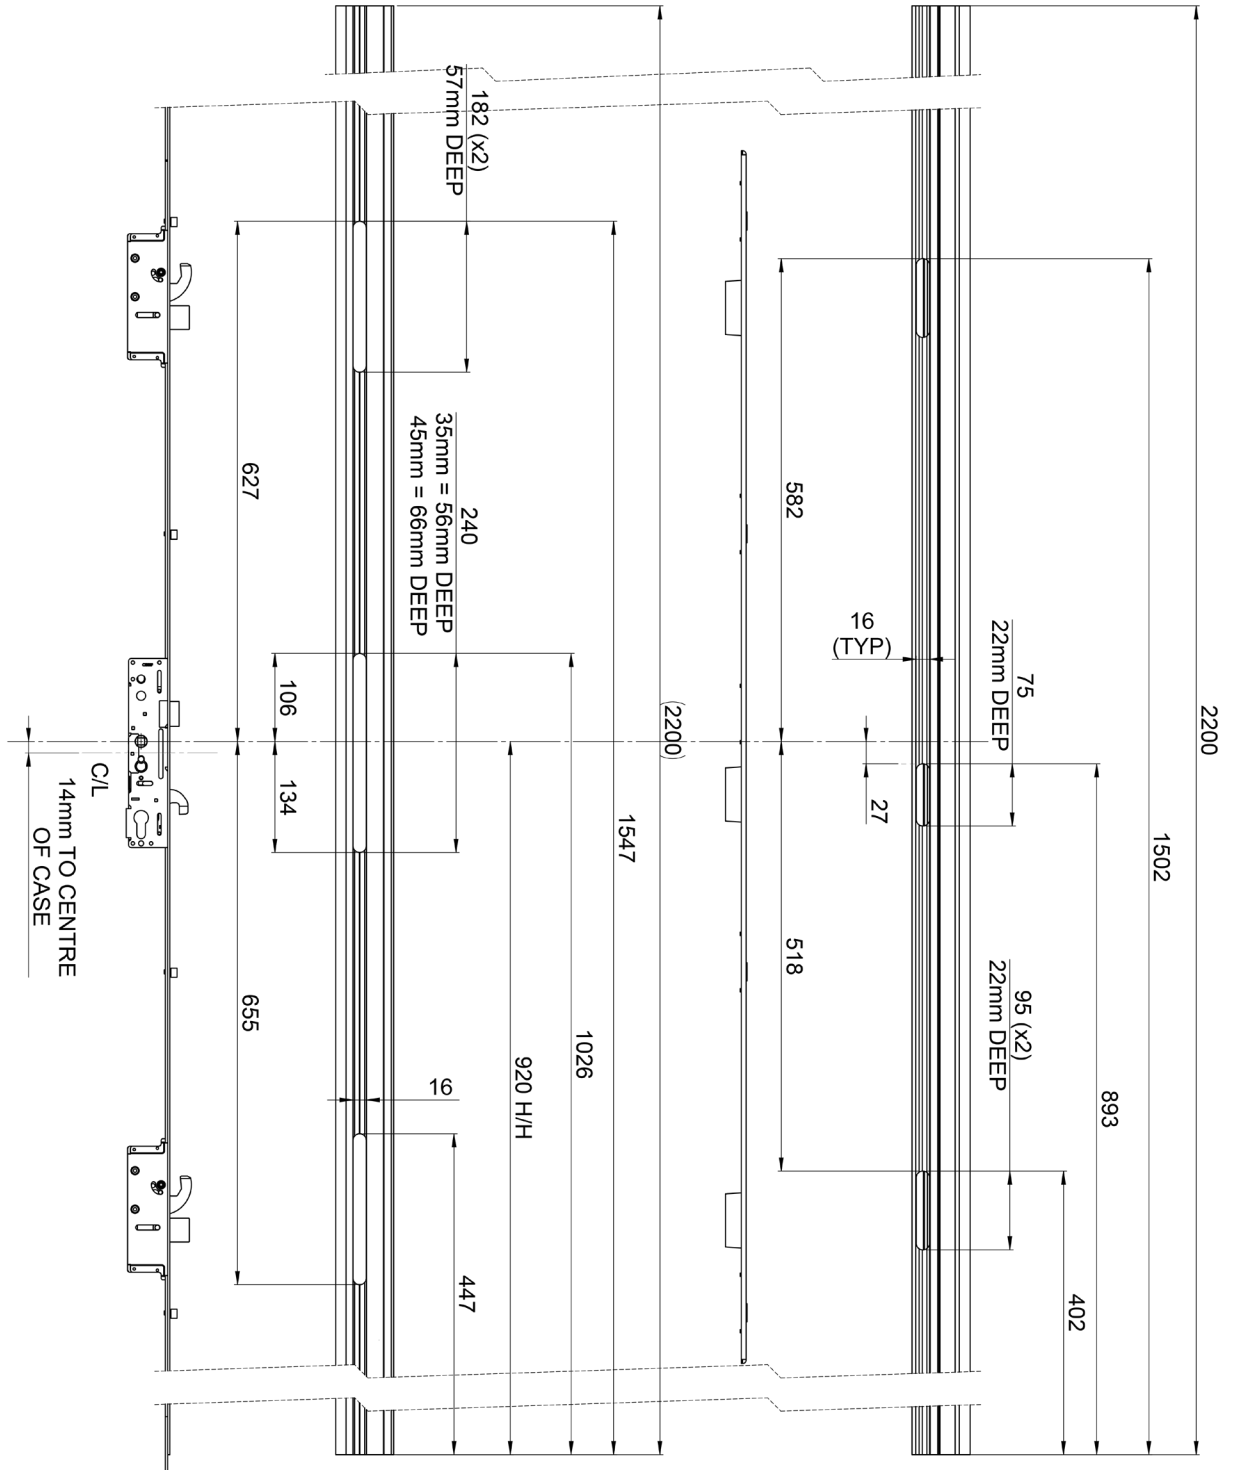

Multi-Point Door Locks Yale

3MML4103 Lock Dimensions

- HOOK CENTRE
- SPRUNG
- SINGLE FOLLOWER

- HOOK & DEADBOLT

Multi-Point Door Locks Yale

3MML4103 Routing Details

ONE PIECE KEEP REFERENCE:
LH- 3MML4045
RH- 3MML4046